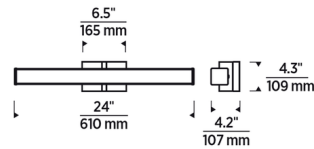

CLICK TO VIEW PRODUCT

Notes: