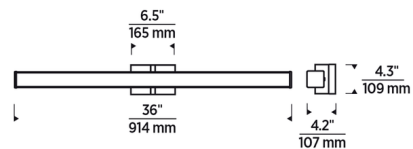

CLICK TO VIEW PRODUCT

Notes: