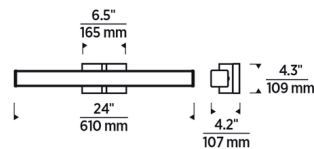

CLICK TO VIEW PRODUCT

Notes: