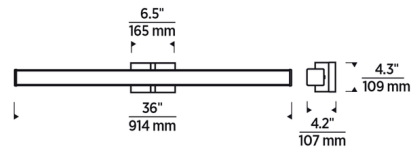

CLICK TO VIEW PRODUCT

Notes: