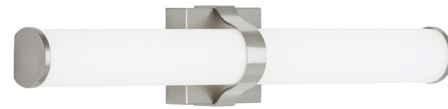

Lightology

lightology.com
866-954-4489
07-10-26

Project: _____

Company: _____

Location: _____ Fixture Type: _____

SPEC #: **TLG402985**

Approved On: _____ Approved By: _____

Lynk Bathroom Vanity Light

By Visual Comfort Modern

Description

The Lynk Bathroom Vanity Light offers a clean, modern look that complements any bathroom or vanity area. LED light passes through the acrylic diffuser, providing soft ambient illumination. 120V: TRIAC and ELV dimmable. 277V: 0-10V dimmable. Bronze is not available in 120V option.

Specifications

COLOR N/A
 BODY FINISH Satin Nickel
 WATTAGE 22W
 DIMMER Low Voltage Electronic
 DIMENSIONS 24"W x 4.6"H x 3"D
 INTEGRATED LED MODULE 1 x LED/22W/120V LED
 COUNTRY OF ORIGIN China

Technical Information

LAMP LIFE 50000 hours
 COLOR RENDERING 90 CRI
 LAMP COLOR 3000K
 LUMENS/WATT 88.82
 LUMINOUS FLUX 1954 lumens

Shown in satin nickel

CLICK TO VIEW PRODUCT

Notes: