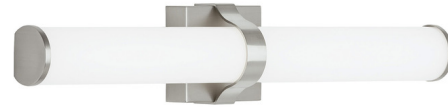

Lightology

lightology.com
866-954-4489
04-22-26

Project: _____

Company: _____

Location: _____ Fixture Type: _____

SPEC #: **TLG402985**

Approved On: _____ Approved By: _____

Lynk Bathroom Vanity Light

By Visual Comfort Modern

Description

The Lynk Bathroom Vanity Light offers a clean, modern look that complements any bathroom or vanity area. LED light passes through the acrylic diffuser, providing soft ambient illumination. 120V: TRIAC and ELV dimmable. 277V: 0-10V dimmable. Bronze is not available in 120V option.

Specifications

COLOR N/A
BODY FINISH Satin Nickel
WATTAGE 22W
DIMMER Low Voltage Electronic
DIMENSIONS 24"W x 4.6"H x 3"D
INTEGRATED LED MODULE 1 x LED/22W/120V LED
COUNTRY OF ORIGIN China

Technical Information

LAMP LIFE 50000 hours
COLOR RENDERING 90 CRI
LAMP COLOR 3000K
LUMENS/WATT 88.82
LUMINOUS FLUX 1954 lumens

Notes:

Shown in satin nickel

CLICK TO VIEW PRODUCT