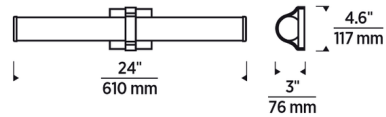

CLICK TO VIEW PRODUCT

Notes: