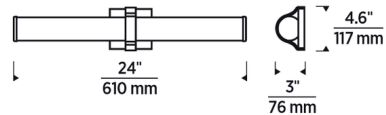

Lightology

lightology.com
866-954-4489
04-22-26

Project: _____

Company: _____

Location: _____ Fixture Type: _____

SPEC #: **TLG402985**

Approved On: _____ Approved By: _____

Lynk Bathroom Vanity Light

By Visual Comfort Modern

Description

The Lynk Bathroom Vanity Light offers a clean, modern look that complements any bathroom or vanity area. LED light passes through the acrylic diffuser, providing soft ambient illumination. 120V: TRIAC and ELV dimmable. 277V: 0-10V dimmable. Bronze is not available in 120V option.

Specifications

COLOR . . . . . N/A
BODY FINISH . . . . . Satin Nickel
WATTAGE 22W
DIMMER . . . . . Low Voltage Electronic
DIMENSIONS . . . . . 24"W x 4.6"H x 3"D
INTEGRATED LED MODULE . . . . . 1 x LED/22W/120V LED
COUNTRY OF ORIGIN . . . . . China

Technical Information

LAMP LIFE . . . . . 50000 hours
COLOR RENDERING . . . . . 90 CRI
LAMP COLOR 3000K
LUMENS/WATT 88.82
LUMINOUS FLUX . . . . . 1954 lumens

Notes:

Shown in satin nickel

CLICK TO VIEW PRODUCT