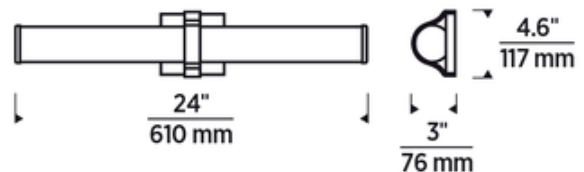

COMPANY	PROJECT	FIXTURE TYPE	APPROVED BY	DATE