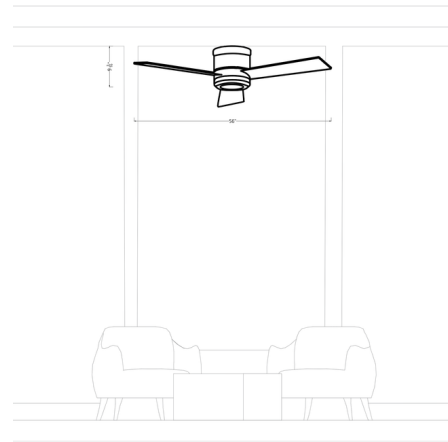

Shown in brushed steel / silver / matte white