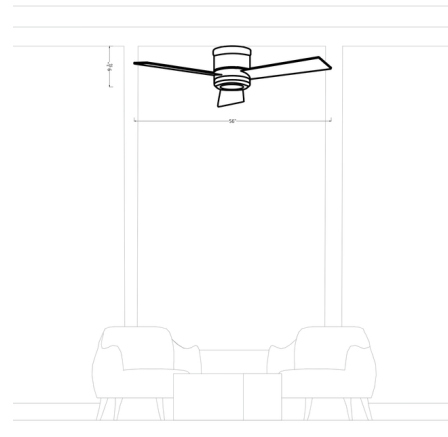

Shown in brushed steel / silver / matte white