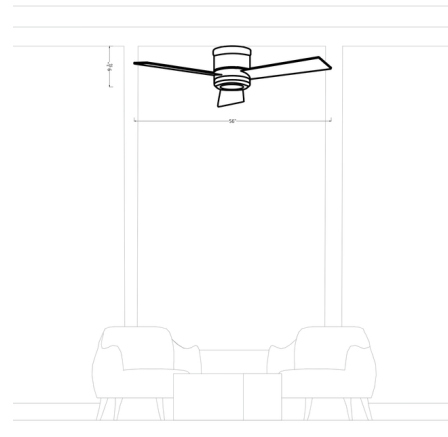

Shown in matte white / matte white