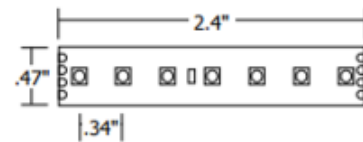

Technical Information

LUMINOUS FLUX	228 lumens
LUMENS/WATT	91.20
LAMP COLOR	2700K
COLOR RENDERING	95 CRI

SPEC # EDG403523

COMPANY	PROJECT	FIXTURE TYPE	APPROVED BY	DATE