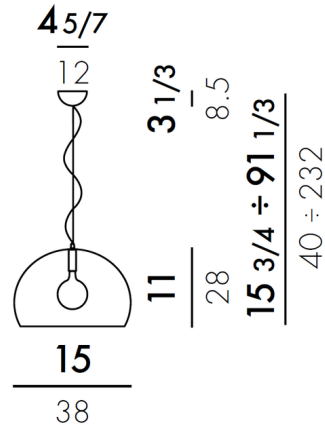

By Kartell

Description

The Fly Small Pendant's minimalist profile makes a great addition to any contemporary space. Constructed of highly durable PMMA, the Fly hemispherical shape adds weight to the airy silhouette. Place singularly or in multiples across the kitchen island or entryway to make a sophisticated statement. Available in a variety of shade colors. Made in Italy.

Shown in clear

Specifications

COLOR	Clear
BODY FINISH	N/A
WATTAGE	15W
DIMMER	Standard 120V
DIMENSIONS	15"W x 11"H
BULB NOT INCLUDED	1 x G25/Medium (E26)/15W/120V LED
COUNTRY OF ORIGIN	Italy

CLICK TO VIEW PRODUCT