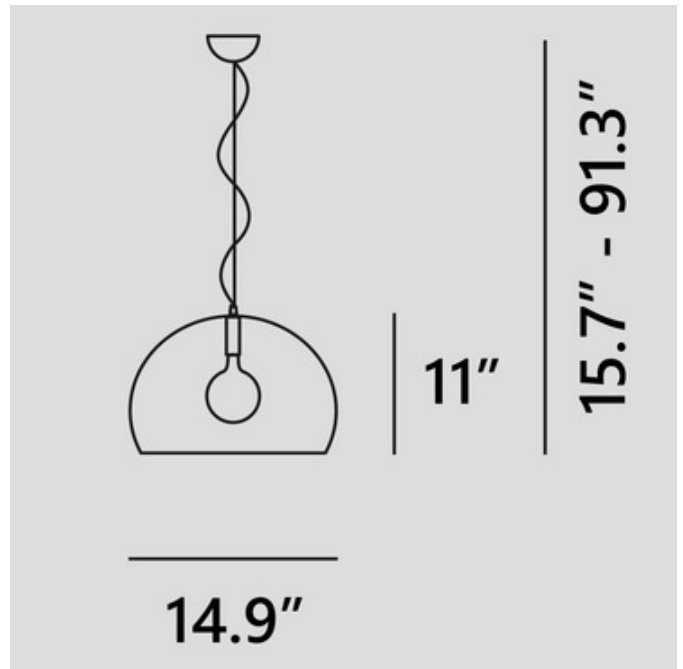

DESIGNER

Ferruccio Laviani

BRAND

Kartell

DESCRIPTION

The Fly Small Pendant's minimalist profile makes a great addition to any contemporary space. Constructed of highly durable PMMA, the Fly hemispherical shape adds weight to the airy silhouette. Place singularly or in multiples across the kitchen island or entryway to make a sophisticated statement. Available in a variety of shade colors. Made in Italy.

Shown in: Clear

SHADE COLOR	Clear
BODY FINISH	N/A
WATTAGE	15W
DIMMER	Standard 120V
DIMENSIONS	14.9"W x 11"H
BULB INCLUDED	
LAMP	1 x G25/Medium (E26)/15W/120V LED 1 x G40/Medium (E26)/120V LED 1 x G25/Medium (E26)/120V Incandescent 1 x G40/Medium (E26)/120V Incandescent

Technical Information

LUMINOUS FLUX	1350 lumens
LUMENS/WATT	90.00
LAMP COLOR	2700K
COLOR RENDERING	80 CRI

SPEC # KRL403964

COMPANY	PROJECT	FIXTURE TYPE	APPROVED BY	DATE