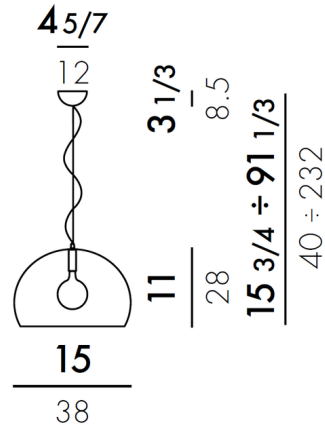

### Description

The Fly Small Pendant's minimalist profile makes a great addition to any contemporary space. Constructed of highly durable PMMA, the Fly hemispherical shape adds weight to the airy silhouette. Place singularly or in multiples across the kitchen island or entryway to make a sophisticated statement. Available in a variety of shade colors. Made in Italy.

### Specifications

COLOR	Pink
BODY FINISH	N/A
WATTAGE	15W
DIMMER	Standard 120V
DIMENSIONS	15"W x 11"H
BULB NOT INCLUDED	1 x G25/Medium (E26)/15W/120V LED
COUNTRY OF ORIGIN	Italy

CLICK TO VIEW PRODUCT

Notes: