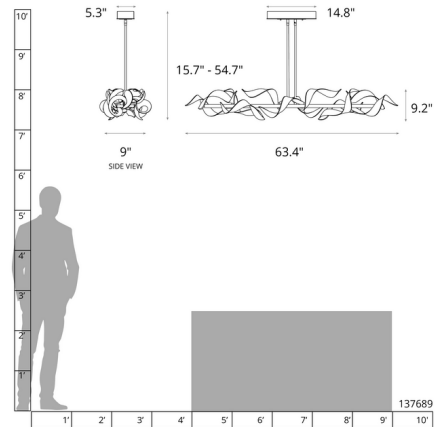

By Hubbardton Forge

Description

The Folio Large Linear LED Pendant brings a clean decorative look to your interior space. Hand forged ribbons embrace the main frame while reflecting warm light across your room. Canopy: 14.8 inch x 5.3 inch rectangle. Slope ceiling adaptable one way to 45 degrees. Double down-rod fixtures can be used in one direction only. The two down-rods must remain the same length. The fixtures will run parallel or along the slope, but not perpendicular or up the slope. Limited Warranty when installed in residential setting. Handcrafted to order by skilled artisans in Vermont, USA.

Specifications

COLOR	N/A
BODY FINISH	Bronze
WATTAGE	57W
DIMMER	Low Voltage Electronic
DIMENSIONS	63.4"L x 9"W x 9.2"H
INTEGRATED LED MODULE	1 x LED/57W/120-277V LED
COUNTRY OF ORIGIN	United States

Technical Information

PRODUCT DIMENSIONS	Min/Max Adjustable Length: 36.5" - 48.3"
COLOR RENDERING	90 CRI
LAMP COLOR	3000K
LUMENS/WATT	35.09
LUMINOUS FLUX	2000 lumens

Shown in bronze

CLICK TO VIEW PRODUCT

Notes: