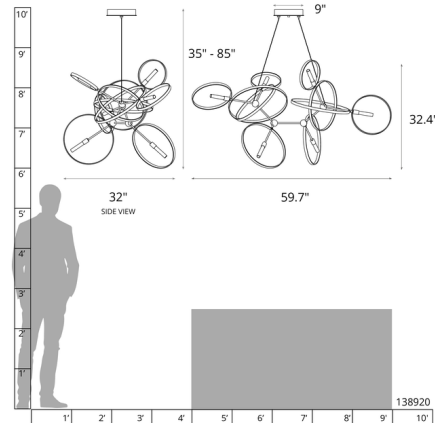

Description

The Celesse Pendant offers a sculptural masterpiece, reminiscent of constellations in space. Adjustable rings hung from two cables are available in Soft Gold, Vintage Platinum, Modern Brass, or Sterling. Frosted tubes house the lights creating warm shadows across your room. Canopy: 9 inch diameter. Sloped ceiling adaptable to 45 degrees. Lifetime Limited Warranty when installed in residential setting. Handcrafted to order by skilled artisans in Vermont, USA.

Shown in black / soft gold

Specifications

COLOR	Soft Gold
BODY FINISH	Black
WATTAGE	120W
DIMMER	Low Voltage Electronic
DIMENSIONS	59.7"W x 32.4"H x 32"D
BULB NOT INCLUDED	6 x JC/G4 (bipin)/20W/12V Halogen
OTHER BULB OPTIONS	6 x JC/G4 (bipin)/12V LED
COUNTRY OF ORIGIN	United States

Technical Information

PRODUCT DIMENSIONS Min/Max Adjustable Length: 35" - 85"

CLICK TO VIEW PRODUCT

Notes: