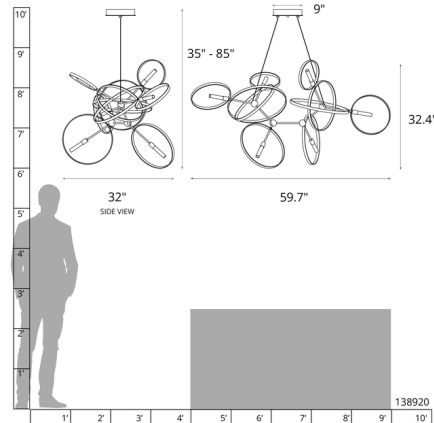

### Description

The Celesse Pendant offers a sculptural masterpiece, reminiscent of constellations in space. Adjustable rings hung from two cables are available in Soft Gold, Vintage Platinum, Modern Brass, or Sterling. Frosted tubes house the lights creating warm shadows across your room. Canopy: 9 inch diameter. Sloped ceiling adaptable to 45 degrees. Lifetime Limited Warranty when installed in residential setting. Handcrafted to order by skilled artisans in Vermont, USA.

### Specifications

COLOR	Soft Gold
BODY FINISH	Black
WATTAGE	120W
DIMMER	Low Voltage Electronic
DIMENSIONS	59.7\"W x 32.4\"H x 32\"D
BULB NOT INCLUDED	6 x JC/G4 (bipin)/20W/12V Halogen
OTHER BULB OPTIONS	6 x JC/G4 (bipin)/12V LED
COUNTRY OF ORIGIN	United States

### Technical Information

PRODUCT DIMENSIONS . . . . . Min/Max Adjustable Length: 35" - 85"

CLICK TO VIEW PRODUCT

Notes: