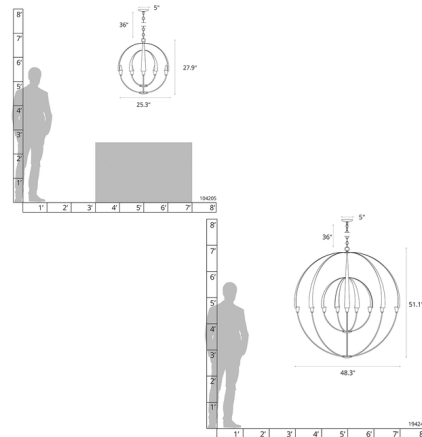

Description

The Double Cirque Chandelier brings both form and function to your interior space. Hand forged steel petals merge at the apex of this piece, creating a clean decorative orb. Canopy: 5 inch diameter. Sloped ceiling adaptable. Lifetime Limited Warranty when installed in residential setting. Handcrafted to order by skilled artisans in Vermont, USA.

Specifications

COLOR N/A
 BODY FINISH Dark Smoke
 WATTAGE 60W
 DIMMER Standard 120V
 DIMENSIONS 48.3"W x 51.1"H
 BULB NOT INCLUDED 12 x B10/Candelabra (E12)/5W/120V LED
 OTHER BULB OPTIONS 12 x B10/Candelabra (E12)/60W/120V Incandescent
 COUNTRY OF ORIGIN United States

Technical Information

PRODUCT DIMENSIONS Adjustable Chain Length: 36"

Shown in dark smoke

CLICK TO VIEW PRODUCT

Notes: