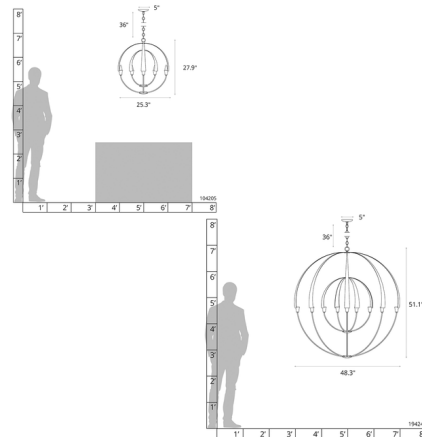

Description

The Double Cirque Chandelier brings both form and function to your interior space. Hand forged steel petals merge at the apex of this piece, creating a clean decorative orb. Canopy: 5 inch diameter. Sloped ceiling adaptable. Lifetime Limited Warranty when installed in residential setting. Handcrafted to order by skilled artisans in Vermont, USA.

Specifications

COLOR N/A
BODY FINISH Dark Smoke
WATTAGE 60W
DIMMER Standard 120V
DIMENSIONS 48.3"W x 51.1"H
BULB NOT INCLUDED 12 x B10/Candelabra (E12)/5W/120V LED
OTHER BULB OPTIONS 12 x B10/Candelabra (E12)/60W/120V Incandescent
COUNTRY OF ORIGIN United States

Technical Information

PRODUCT DIMENSIONS Adjustable Chain Length: 36"

Shown in dark smoke

CLICK TO VIEW PRODUCT

Notes: