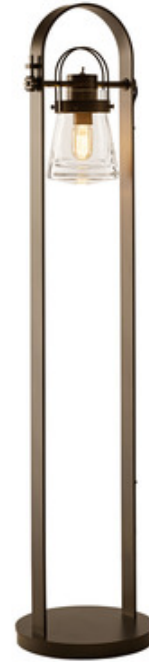

BRAND

Hubbardton Forge

DESCRIPTION

The Erlenmeyer Floor Lamp brings a touch of steampunk design to your interior space. The Clear blown glass shade is encircled by a handcrafted steel collar fixed to an arch within the arch of the frame. Shade and bulb can be adjusted with the steel cog locked by a steel pin. On/Off toggle switch is located on the top of the fixture. Lifetime Limited Warranty when installed in residential setting. Handcrafted to order by skilled artisans in Vermont, USA.

Shown in: Dark Smoke / Clear

SHADE COLOR	Clear
BODY FINISH	Dark Smoke
WATTAGE	10W
DIMMER	N/A
DIMENSIONS	11.3"W x 51"H
BULB INCLUDED	
LAMP	1 x A19/Medium (E26)/10W/120V LED 1 x Edison Tube/Medium (E26)/120V LED
<i>Technical Information</i>	
PRODUCT DIMENSIONS	Cord: 120"
SPEC #	HUB405796