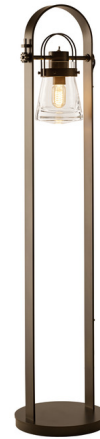

# Lightology

lightology.com  
866-954-4489  
06-04-26

Project: \_\_\_\_\_

Company: \_\_\_\_\_

Location: \_\_\_\_\_ Fixture Type: \_\_\_\_\_

SPEC #: **HUB405796**

Approved On: \_\_\_\_\_ Approved By: \_\_\_\_\_

## Erlenmeyer Floor Lamp By Hubbardton Forge

### Description

The Erlenmeyer Floor Lamp brings a touch of steampunk design to your interior space. The Clear blown glass shade is encircled by a handcrafted steel collar fixed to an arch within the arch of the frame. Shade and bulb can be adjusted with the steel cog locked by a steel pin. On/Off toggle switch is located on the top of the fixture. Lifetime Limited Warranty when installed in residential setting. Handcrafted to order by skilled artisans in Vermont, USA.

### Specifications

COLOR	Clear
BODY FINISH	Dark Smoke
WATTAGE	10W
DIMMER	N/A
DIMENSIONS	11.3"W x 51"H
BULB INCLUDED	1 x A19/Medium (E26)/10W/120V LED
OTHER BULB OPTIONS	1 x Edison Tube/Medium (E26)/120V LED
COUNTRY OF ORIGIN	United States