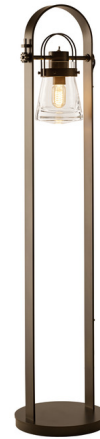

Lightology

lightology.com
866-954-4489
06-04-26

Project: _____

Company: _____

Location: _____ Fixture Type: _____

SPEC #: **HUB405796**

Approved On: _____ Approved By: _____

Erlenmeyer Floor Lamp By Hubbardton Forge

Description

The Erlenmeyer Floor Lamp brings a touch of steampunk design to your interior space. The Clear blown glass shade is encircled by a handcrafted steel collar fixed to an arch within the arch of the frame. Shade and bulb can be adjusted with the steel cog locked by a steel pin. On/Off toggle switch is located on the top of the fixture. Lifetime Limited Warranty when installed in residential setting. Handcrafted to order by skilled artisans in Vermont, USA.

Shown in dark smoke / clear

Specifications

| | |
|--------------------|---------------------------------------|
| COLOR | Clear |
| BODY FINISH | Dark Smoke |
| WATTAGE | 10W |
| DIMMER | N/A |
| DIMENSIONS | 11.3"W x 51"H |
| BULB INCLUDED | 1 x A19/Medium (E26)/10W/120V LED |
| OTHER BULB OPTIONS | 1 x Edison Tube/Medium (E26)/120V LED |
| COUNTRY OF ORIGIN | United States |