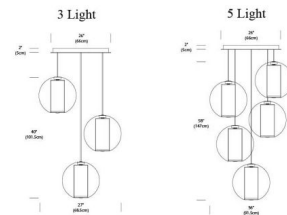

### Specifications

COLOR	White
BODY FINISH	White
WATTAGE	216W
DIMMER	Standard 120V
DIMENSIONS	26"W x 40"H
BULB INCLUDED	3 x BT15/Medium (E26)/72W/120V Halogen

CLICK TO VIEW PRODUCT

Notes: