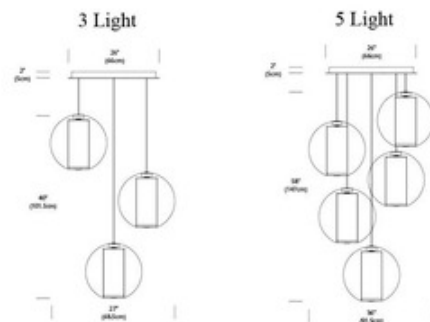

SHADE COLOR	White
BODY FINISH	White
WATTAGE	216W
DIMMER	Standard 120V
DIMENSIONS	26"W x 40"H
LAMP	3 x BT15/Medium (E26)/72W/120V Halogen

ITEM NUMBER PBL405918

COMPANY

PROJECT

FIXTURE TYPE

APPROVED BY

DATE