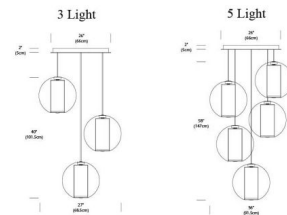

Specifications

COLOR	White
BODY FINISH	White
WATTAGE	216W
DIMMER	Standard 120V
DIMENSIONS	26"W x 40"H
BULB INCLUDED	3 x BT15/Medium (E26)/72W/120V Halogen

CLICK TO VIEW PRODUCT

Notes: