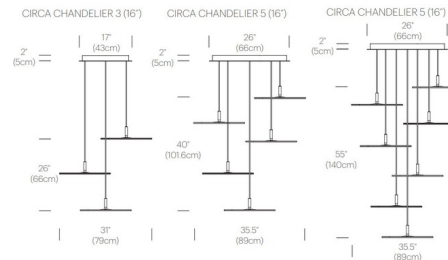

CLICK TO VIEW PRODUCT

Notes: