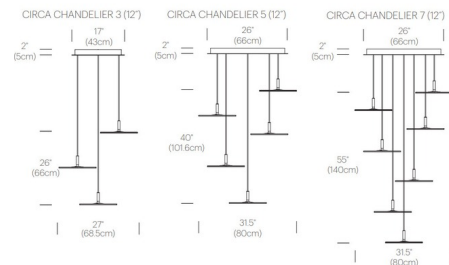

CLICK TO VIEW PRODUCT

Notes: