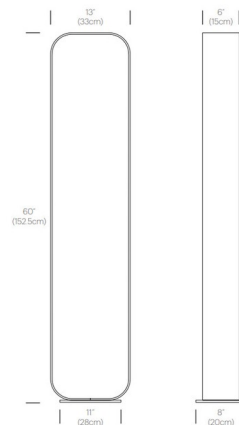

Shown in walnut / graphite