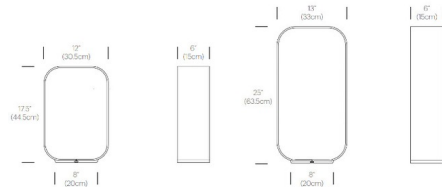

CLICK TO VIEW PRODUCT

Notes: