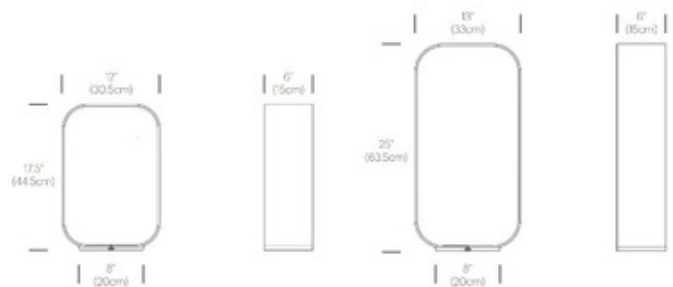

DESIGNER Pablo Pardo
BRAND Pablo

DESCRIPTION

Contour Table Lamp's revealing and elegant open framed architecture captures warm LED illumination within a remarkably slender extruded aluminum structure. Intelligent and highly efficient, Contour's minimalist design has been refined to the bare essentials, creating a rich interior space for your personal belongings while providing an unobstructed view of its surroundings. Contour's premium wood and woven fabric interiors provide an inviting resting place for your books, precious objects, or for charging your mobile devices with its integrated USB port. Available in a small and large sizes with Graphite finish with Coal fabric, Walnut, or White Oak interior or White finish with Pearl fabric, Walnut, or White Oak interior. Ships with a 8 foot cord. ETL and CE listed.

Shown in: Walnut/Graphite

SHADE COLOR	N/A
BODY FINISH	Walnut/Graphite
WATTAGE	12W
DIMMER	Included
DIMENSIONS	12"W x 17.5"H x 6"D
INTEGRATED LED MODULE	
LAMP	1 x LED/12W/120V LED
<i>Technical Information</i>	
LUMINOUS FLUX	600 lumens
LUMENS/WATT	50.00
LAMP COLOR	3000K
COLOR RENDERING	90 CRI
SPEC #	PBL405974