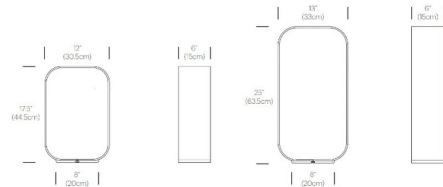

CLICK TO VIEW PRODUCT

Notes: