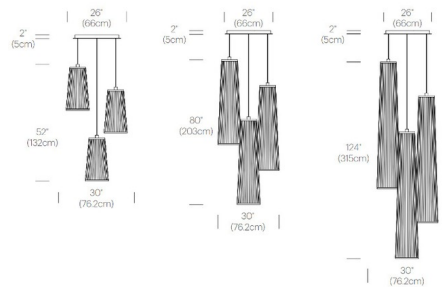

By Pablo

Description

The Solis Chandelier, designed by Carmine Deganello, set out to engage with light in its archetypal form: the sun's rays. The resulting piece is an engaging blend of light and shadows, casting shimmering rays and radiating patterns onto a space. The effect is a sense of weightlessness and a redefined environment that invites a new kind of relationship with the light source. Includes 16 foot field cuttable suspension cable. UL listed components. CE listed.

Shown in nickel / white

Specifications

COLOR	White
BODY FINISH	Nickel
WATTAGE	180W
DIMMER	Standard 120V
DIMENSIONS	30"W x 52"H
BULB INCLUDED	3 x PAR30/Medium (E26)/60W/120V Halogen

CLICK TO VIEW PRODUCT

Notes: