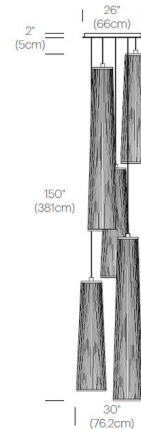

### Description

The Solis M/L Chandelier, designed by Carmine Deganello, set out to engage with light in its archetypal form: the sun's rays. The resulting piece is an engaging blend of light and shadows, casting shimmering rays and radiating patterns onto a space. The effect is a sense of weightlessness and a redefined environment that invites a new kind of relationship with the light source. Includes three 48 inch and two 72 inch length pendants. UL listed components. CE listed.

### Specifications

COLOR	White
BODY FINISH	White
WATTAGE	300W
DIMMER	Standard 120V
DIMENSIONS	192"L x 26"W x 72"H
BULB INCLUDED	5 x PAR30/Medium (E26)/60W/120V Halogen

CLICK TO VIEW PRODUCT

Notes: