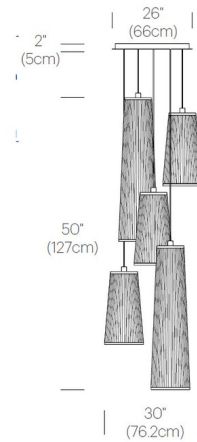

### Description

The Solis S/M Chandelier, designed by Carmine Deganello, set out to engage with light in its archetypal form: the sun's rays. The resulting piece is an engaging blend of light and shadows, casting shimmering rays and radiating patterns onto a space. The effect is a sense of weightlessness and a redefined environment that invites a new kind of relationship with the light source. Includes three 24 inch length and two 48 inch length pendants. UL listed components. CE listed.

### Specifications

COLOR . . . . . White  
BODY FINISH . . . . . Nickel  
WATTAGE . . . . . 300W  
DIMMER . . . . . Standard 120V  
DIMENSIONS . . . . . 26"W x 48"H  
BULB INCLUDED . . . . . 5 x PAR30/Medium (E26)/60W/120V Halogen

### Technical Information

PRODUCT DIMENSIONS . . . . . Adjustable Cable Lengths: 156"

CLICK TO VIEW PRODUCT

Notes: