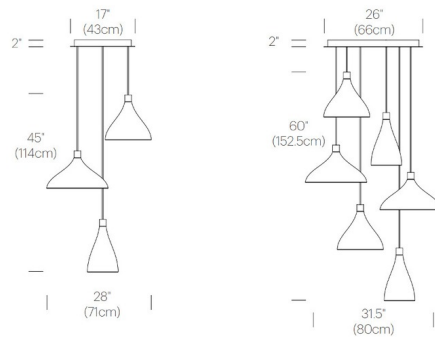

CLICK TO VIEW PRODUCT

Notes: