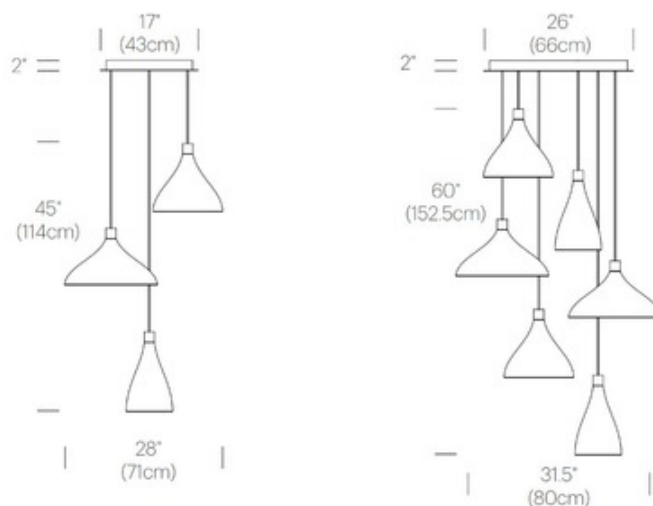

COMPANY

PROJECT

FIXTURE TYPE

APPROVED BY

DATE