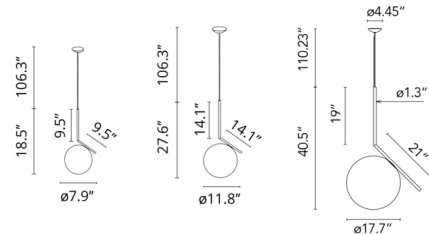

CLICK TO VIEW PRODUCT

Notes: