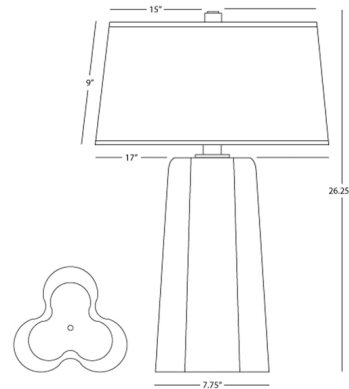

Shown in silver mercury / mont blanc parchment

Specifications

COLOR Mont Blanc Parchment
BODY FINISH Silver Mercury
WATTAGE 15W
DIMMER Included
DIMENSIONS 17"W x 26.25"H
BULB NOT INCLUDED 1 x A19/Medium (E26)/15W/120V LED
COUNTRY OF ORIGIN China