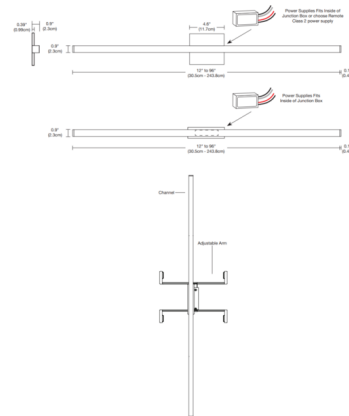

Lightology

lightology.com
866-954-4489
05-22-26

Project: _____
 Company: _____
 Location: _____ Fixture Type: _____
 SPEC #: **EDG406050**
 Approved On: _____ Approved By: _____

Twiggy S1 Bath Bar w/ 1 Inch Rectangle Canopy

By PureEdge Lighting

Description

Twiggy S1 Lens Bath Bar with 4 inch Square Canopy or 1 Inch Rectangle Canopy features a square 1 inch milky white diffuser lens that provides uniform light without hotspots. Available in various increments from 12 inches up to 96 inches, a variety of finishes, and a spectrum of color temperature options. Chrome finish available up to 84 inch width. Finished widths include end caps. Includes a 120V input, 24VDC Class 2 electronic low voltage LED power supply. Supplied with a 4 inch square floating canopy which mounts to a standard 4 inch electrical box, or a 1 inch rectangle floating canopy which mounts to the included Slim Profile junction box (recommended for new construction applications). Product is built to order. Note: Can be mounted in a horizontal or vertical position.

Specifications

COLOR	N/A
BODY FINISH	Satin Nickel
WATTAGE	5W
DIMMER	Low Voltage Electronic
DIMENSIONS	13.1"W x 0.9"H x 0.9"D
INTEGRATED LED MODULE	1 x LED/5W/120V LED

Technical Information

LAMP LIFE	50000 hours
COLOR RENDERING	95 CRI
LAMP COLOR	2700K
LUMENS/WATT	78.40
LUMINOUS FLUX	392 lumens

Shown in satin nickel

CLICK TO VIEW PRODUCT

Notes: