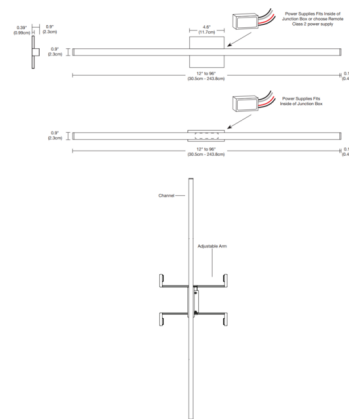

Lightology

lightology.com
866-954-4489
04-04-26

Project: _____
 Company: _____
 Location: _____ Fixture Type: _____
 SPEC #: **EDG406050**
 Approved On: _____ Approved By: _____

Twiggy S1 Bath Bar w/ 1 Inch Rectangle Canopy

By PureEdge Lighting

Description

Twiggy S1 Lens Bath Bar with 4 inch Square Canopy or 1 Inch Rectangle Canopy features a square 1 inch milky white diffuser lens that provides uniform light without hotspots. Available in various increments from 12 inches up to 96 inches, a variety of finishes, and a spectrum of color temperature options. Chrome finish available up to 84 inch width. Finished widths include end caps. Includes a 120V input, 24VDC Class 2 electronic low voltage LED power supply. Supplied with a 4 inch square floating canopy which mounts to a standard 4 inch electrical box, or a 1 inch rectangle floating canopy which mounts to the included Slim Profile junction box (recommended for new construction applications). Product is built to order. Note: Can be mounted in a horizontal or vertical position.

Specifications

COLOR	N/A
BODY FINISH	Satin Nickel
WATTAGE	5W
DIMMER	Low Voltage Electronic
DIMENSIONS	13.1"W x 0.9"H x 0.9"D
INTEGRATED LED MODULE	1 x LED/5W/120V LED

Technical Information

LAMP LIFE	50000 hours
COLOR RENDERING	95 CRI
LAMP COLOR	2700K
LUMENS/WATT	78.40
LUMINOUS FLUX	392 lumens

Shown in satin nickel

CLICK TO VIEW PRODUCT

Notes: