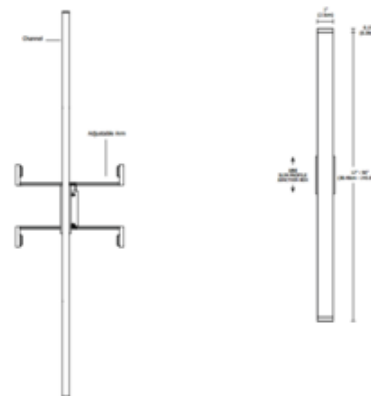

COMPANY

PROJECT

FIXTURE TYPE

APPROVED BY

DATE