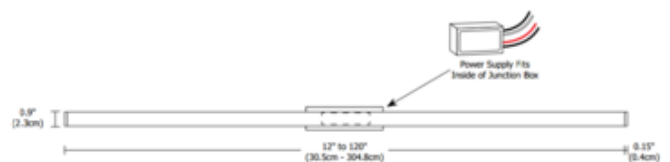

COMPANY

PROJECT

FIXTURE TYPE

APPROVED BY

DATE