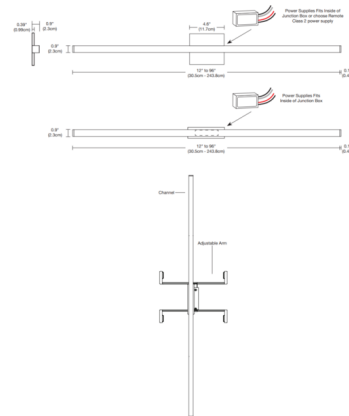

Lightology

lightology.com
866-954-4489
07-09-26

Project: _____
 Company: _____
 Location: _____ Fixture Type: _____
 SPEC #: **EDG407316**
 Approved On: _____ Approved By: _____

Twiggy S1 Bath Bar w/ 1 Inch Rectangle Canopy

By PureEdge Lighting

Description

Twiggy S1 Lens Bath Bar with 4 inch Square Canopy or 1 Inch Rectangle Canopy features a square 1 inch milky white diffuser lens that provides uniform light without hotspots. Available in various increments from 12 inches up to 96 inches, a variety of finishes, and a spectrum of color temperature options. Chrome finish available up to 84 inch width. Finished widths include end caps. Includes a 120V input, 24VDC Class 2 electronic low voltage LED power supply. Supplied with a 4 inch square floating canopy which mounts to a standard 4 inch electrical box, or a 1 inch rectangle floating canopy which mounts to the included Slim Profile junction box (recommended for new construction applications). Product is built to order. Note: Can be mounted in a horizontal or vertical position.

Specifications

COLOR	N/A
BODY FINISH	Satin Nickel
WATTAGE	5W
DIMMER	Low Voltage Electronic
DIMENSIONS	13.1"W x 0.9"H x 0.9"D
INTEGRATED LED MODULE	1 x LED/5W/24V LED
COUNTRY OF ORIGIN	United States

Technical Information

COLOR RENDERING	95 CRI
LAMP COLOR	2700K
LUMENS/WATT	78.40
LUMINOUS FLUX	392 lumens

Shown in satin nickel

CLICK TO VIEW PRODUCT

Notes: