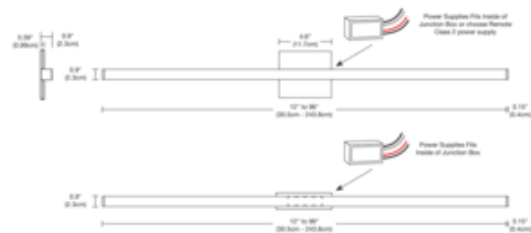

COMPANY	PROJECT	FIXTURE TYPE	APPROVED BY	DATE