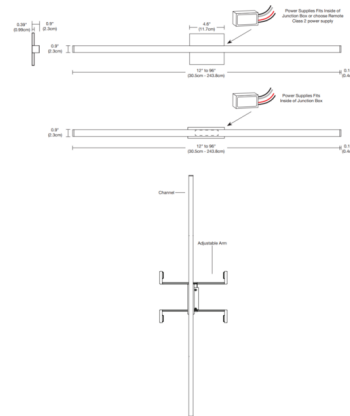

Lightology

lightology.com
866-954-4489
05-21-26

Project: _____
 Company: _____
 Location: _____ Fixture Type: _____
 SPEC #: **EDG407316**
 Approved On: _____ Approved By: _____

Twiggy S1 Bath Bar w/ 1 Inch Rectangle Canopy

By PureEdge Lighting

Description

Twiggy S1 Lens Bath Bar with 4 inch Square Canopy or 1 Inch Rectangle Canopy features a square 1 inch milky white diffuser lens that provides uniform light without hotspots. Available in various increments from 12 inches up to 96 inches, a variety of finishes, and a spectrum of color temperature options. Chrome finish available up to 84 inch width. Finished widths include end caps. Includes a 120V input, 24VDC Class 2 electronic low voltage LED power supply. Supplied with a 4 inch square floating canopy which mounts to a standard 4 inch electrical box, or a 1 inch rectangle floating canopy which mounts to the included Slim Profile junction box (recommended for new construction applications). Product is built to order. Note: Can be mounted in a horizontal or vertical position.

Specifications

COLOR	N/A
BODY FINISH	Satin Nickel
WATTAGE	5W
DIMMER	Low Voltage Electronic
DIMENSIONS	13.1"W x 0.9"H x 0.9"D
INTEGRATED LED MODULE	1 x LED/5W/24V LED
COUNTRY OF ORIGIN	United States

Technical Information

COLOR RENDERING	95 CRI
LAMP COLOR	2700K
LUMENS/WATT	78.40
LUMINOUS FLUX	392 lumens

Shown in satin nickel

CLICK TO VIEW PRODUCT

Notes: