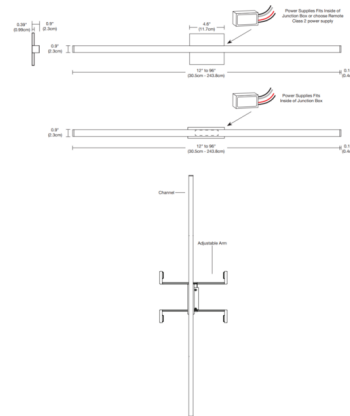

Lightology

lightology.com
866-954-4489
04-04-26

Project: _____
 Company: _____
 Location: _____ Fixture Type: _____
 SPEC #: **EDG407316**
 Approved On: _____ Approved By: _____

Twiggy S1 Bath Bar w/ 1 Inch Rectangle Canopy

By PureEdge Lighting

Description

Twiggy S1 Lens Bath Bar with 4 inch Square Canopy or 1 Inch Rectangle Canopy features a square 1 inch milky white diffuser lens that provides uniform light without hotspots. Available in various increments from 12 inches up to 96 inches, a variety of finishes, and a spectrum of color temperature options. Chrome finish available up to 84 inch width. Finished widths include end caps. Includes a 120V input, 24VDC Class 2 electronic low voltage LED power supply. Supplied with a 4 inch square floating canopy which mounts to a standard 4 inch electrical box, or a 1 inch rectangle floating canopy which mounts to the included Slim Profile junction box (recommended for new construction applications). Product is built to order. Note: Can be mounted in a horizontal or vertical position.

Specifications

COLOR	N/A
BODY FINISH	Satin Nickel
WATTAGE	5W
DIMMER	Low Voltage Electronic
DIMENSIONS	13.1"W x 0.9"H x 0.9"D
INTEGRATED LED MODULE	1 x LED/5W/24V LED
COUNTRY OF ORIGIN	United States

Technical Information

COLOR RENDERING	95 CRI
LAMP COLOR	2700K
LUMENS/WATT	78.40
LUMINOUS FLUX	392 lumens

Shown in satin nickel

CLICK TO VIEW PRODUCT

Notes: