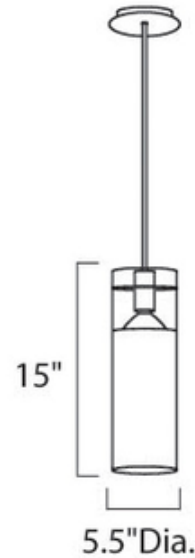

Frost Pendant

Description:

Frost pendant features a clear glass cylinder with a white inside and a chrome finish. Available in 1, 4 and 6 light suspension version. One 50 watt, 120 volt, PAR20 medium base lamp not included. Maximum overall height of 136 inches.

Shown in: Chrome / Clear / White

List Price: \$155.00
Our Price: \$124.00

Shade Color: Clear / White
Body Finish: Chrome
Lamp: 1 x PAR20/Medium (E26)/50W/120V Halogen
Wattage: 50W
Dimmer: Incandescent
Dimensions: 15"H x 5.5"W

Product Number: ET2408			
Company:		Fixture Type:	Date: Mar 20, 2018
Project:		Approved By:	

#0522SU-FROST-00611-CLCH

Fax: (773) 883-6131

Phone: 866-954-4489

Address: 1718 W. Fullerton Ave. Chicago IL 60614