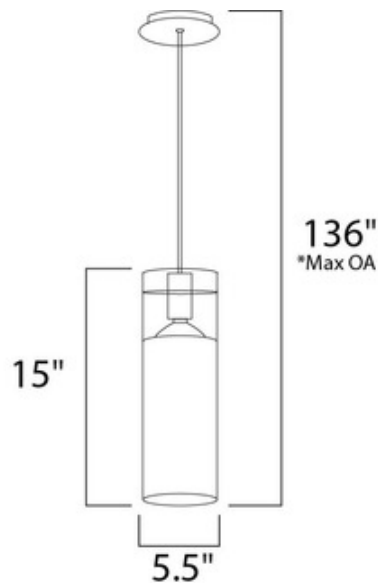

Frost Pendant

Description:

Frost pendant features a clear glass cylinder with a white inside and a chrome finish. Available in 1, 4 and 6 light suspension version. One 50 watt, 120 volt, PAR20 medium base lamp not included. Maximum overall height of 136 inches.

Shown in: Chrome / Clear / White

List Price: \$167.50
 Our Price: \$134.00

Shade Color: Clear / White
 Body Finish: Chrome
 Lamp: 1 x PAR20/Medium (E26)/50W/120V Halogen
 Wattage: 50W
 Dimmer: Incandescent
 Dimensions: 5.5"W x 15"H

*max overall height

Product Number: ET2408			
Company:		Fixture Type:	Date: Feb 26, 2020
Project:		Approved By:	

#0522SU-FROST-00611-CLCH

Fax: 773-883-6131

Phone: 866-954-4489

Address: 1718 W. Fullerton Ave. Chicago IL 60614