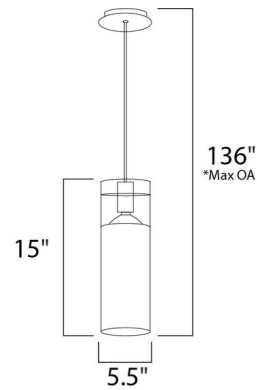

### Specifications

COLOR . . . . . Clear / White  
BODY FINISH . . . . . Chrome  
WATTAGE . . . . . 50W  
DIMMER . . . . . Standard 120V  
DIMENSIONS . . . . . 5.5"W x 15"H  
BULB NOT INCLUDED . . . . . 1 x PAR20/Medium (E26)/50W/120V Halogen

### Technical Information

PRODUCT DIMENSIONS . . . . . Min/Max Overall Height: 36" - 136"

Notes:

Shown in chrome / clear / white

\*max overall height

CLICK TO VIEW PRODUCT