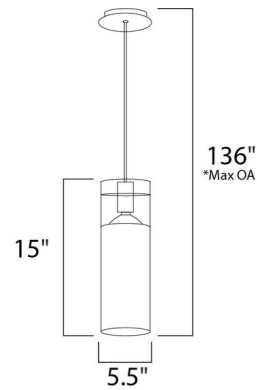

Lightology

lightology.com
866-954-4489
04-06-26

Project: _____

Company: _____

Location: _____ Fixture Type: _____

SPEC #: **ET2408**

Approved On: _____ Approved By: _____

Frost Pendant

By Et2

Description

The Frost pendant brings a clean simple look to your interior space. The smooth inner White cylinder is surrounded by a Clear cylinder, casting warm shadows across your room.

Specifications

COLOR . . . . . Clear / White
BODY FINISH . . . . . Chrome
WATTAGE 50W
DIMMER . . . . . Standard 120V
DIMENSIONS . . . . . 5.5"W x 15"H
BULB NOT INCLUDED . . . . . 1 x PAR20/Medium (E26)/50W/120V Halogen

Technical Information

PRODUCT DIMENSIONS . . . . . Min/Max Overall Height: 36" - 136"

Notes:

Shown in chrome / clear / white

*max overall height

CLICK TO VIEW PRODUCT