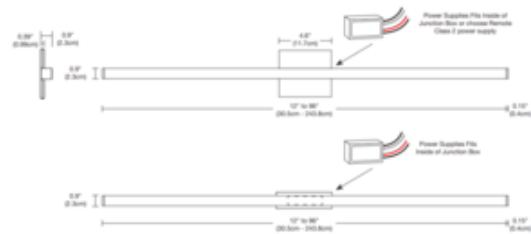

Shown in: Satin Black

COMPANY	PROJECT	FIXTURE TYPE	APPROVED BY	DATE