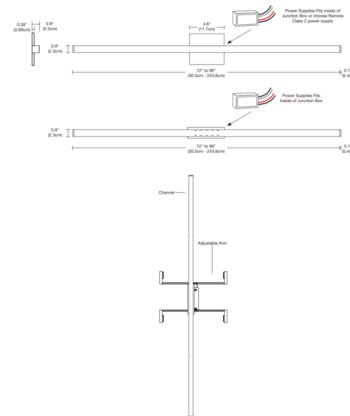

Description

Twiggy S1 Lens Bath Bar with 4 inch Square Canopy or 1 Inch Rectangle Canopy features a square 1 inch milky white diffuser lens that provides uniform light without hotspots. Available in various increments from 12 inches up to 96 inches, a variety of finishes, and a spectrum of color temperature options. Chrome finish available up to 84 inch width. Finished widths include end caps. Includes a 120V input, 24VDC Class 2 electronic low voltage LED power supply. Supplied with a 4 inch square floating canopy which mounts to a standard 4 inch electrical box, or a 1 inch rectangle floating canopy which mounts to the included Slim Profile junction box (recommended for new construction applications). Product is built to order. Note: Can be mounted in a horizontal or vertical position.

Specifications

COLOR N/A
BODY FINISH Satin Black
WATTAGE 25W
DIMMER Low Voltage Electronic
DIMENSIONS 61.1"W x 0.9"H x 0.9"D
INTEGRATED LED MODULE 1 x LED/25W/24V LED

Technical Information

COLOR RENDERING 85 CRI
LAMP COLOR 4000K
LUMENS/WATT 72.48
LUMINOUS FLUX 1812 lumens

Shown in satin black

CLICK TO VIEW PRODUCT

Notes: