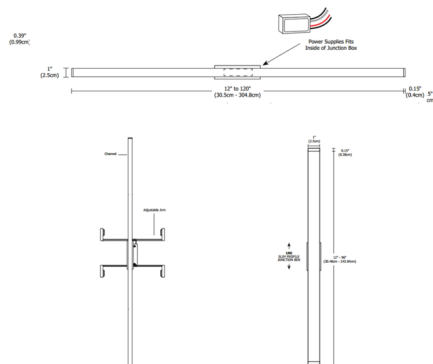

Twiggy T1 Bath Bar w/ 1 Inch Rectangle Canopy

By PureEdge Lighting

Description

Twiggy T1 Lens Bath Bar with 1 Inch Rectangle Canopy features a tubular 1 inch milky white diffuser lens that provides uniform light without hotspots. Available in various increments from 12 inches up to 96 inches, a variety of finishes, and a spectrum of color temperatures including Warm Dim and Tunable White. Finished size includes end caps. Chrome finish available up to 84 inch width. Includes a 120V input, 24VDC Class 2 electronic low voltage LED power supply. Power supply fits inside supplied Slim Profile Junction Box (IRE) which does not require a canopy. Twiggy is dimmable with an electronic low voltage dimmer: (Lutron Diva DVELV-300P, Lutron Skylark SELV-300P, Lutron Maestro MAELV-600P, Lutron Radio Ra 2, or Legrand Adorne ADTP703TU), sold separately. ETL listed. ADA compliant. Suitable for damp locations. Fixture includes a 5 year warranty. Product is built to order.

Specifications

COLOR	N/A
BODY FINISH	Satin Nickel
WATTAGE	5W
DIMMER	Low Voltage Electronic
DIMENSIONS	13.1"W x 1"H x 1.4"D
INTEGRATED LED MODULE	1 x LED/5W/120V LED
COUNTRY OF ORIGIN	United States

Technical Information

LAMP LIFE	50000 hours
COLOR RENDERING	95 CRI
LAMP COLOR	2700K
LUMENS/WATT	74.00
LUMINOUS FLUX	370 lumens

Shown in satin nickel

CLICK TO VIEW PRODUCT

Notes: