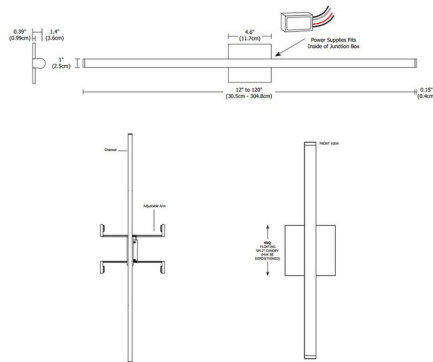

Twiggy T1 Bath Bar w/ 4 Inch Square Canopy

By PureEdge Lighting

Description

Twiggy T1 Lens Bath Bar with 4 Inch Square Canopy features a tubular 1 inch milky white diffuser lens that provides uniform light without hotspots. Available in various increments from 12 inches up to 96 inches, a variety of finishes, and a spectrum of color temperatures including Warm Dim and Tunable White. Finished size includes end caps. Chrome finish available up to 84 inch width. Fixture includes a 120V input, 24VDC Class 2 electronic low voltage LED power supply which fits inside a standard square 4 inch electrical box with round plaster ring and provided floating split canopy (4SQ). Twiggy is dimmable with an electronic low voltage dimmer: (Lutron Diva DVELV-300P, Lutron Skylark SELV-300P, Lutron Maestro MAELV-600P, Lutron Radio Ra 2, or Legrand Adorne ADTP703TU), sold separately. ETL listed. ADA compliant. Suitable for damp locations. Fixture includes a 5 year warranty. Product is built to order.

Specifications

COLOR	N/A
BODY FINISH	Chrome
WATTAGE	5W
DIMMER	Low Voltage Electronic
DIMENSIONS	13.1"W x 4.6"H x 1.4"D
INTEGRATED LED MODULE	1 x LED/5W/120V LED
COUNTRY OF ORIGIN	United States

Technical Information

LAMP LIFE	50000 hours
COLOR RENDERING	95 CRI
LAMP COLOR	2700K
LUMENS/WATT	74.00
LUMINOUS FLUX	370 lumens

Shown in chrome

CLICK TO VIEW PRODUCT

Notes: