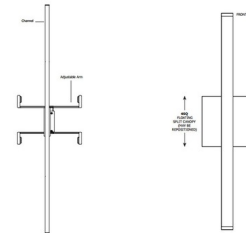

Lightology

lightology.com
866-954-4489
06-04-26

Project: _____
Company: _____
Location: _____ Fixture Type: _____
SPEC #: **EDG410062**
Approved On: _____ Approved By: _____

Twiggy T1 Bath Bar w/ 4 Inch Square Canopy

By PureEdge Lighting

Description

Twiggy T1 Lens Bath Bar with 4 Inch Square Canopy features a tubular 1 inch milky white diffuser lens that provides uniform light without hotspots. Available in various increments from 12 inches up to 96 inches, a variety of finishes, and a spectrum of color temperatures including Warm Dim and Tunable White. Finished size includes end caps. Chrome finish available up to 84 inch width. Fixture includes a 120V input, 24VDC Class 2 electronic low voltage LED power supply which fits inside a standard square 4 inch electrical box with round plaster ring and provided floating split canopy (4SQ). Twiggy is dimmable with an electronic low voltage dimmer: (Lutron Diva DVELV-300P, Lutron Skylark SELV-300P, Lutron Maestro MAELV-600P, Lutron Radio Ra 2, or Legrand Adorne ADTP703TU), sold separately. ETL listed. ADA compliant. Suitable for damp locations. Fixture includes a 5 year warranty. Product is built to order.

Specifications

COLOR	N/A
BODY FINISH	Chrome
WATTAGE	5W
DIMMER	Low Voltage Electronic
DIMENSIONS	13.1"W x 4.6"H x 1.4"D
INTEGRATED LED MODULE	1 x LED/5W/120V LED
COUNTRY OF ORIGIN	United States

Technical Information

LAMP LIFE	50000 hours
COLOR RENDERING	95 CRI
LAMP COLOR	2700K
LUMENS/WATT	74.00
LUMINOUS FLUX	370 lumens

Shown in chrome

CLICK TO VIEW PRODUCT

Notes: