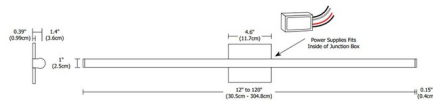

Lightology

lightology.com
866-954-4489
06-04-26

Project: _____
Company: _____
Location: _____ Fixture Type: _____
SPEC #: **EDG410062**
Approved On: _____ Approved By: _____

Twiggy T1 Bath Bar w/ 4 Inch Square Canopy

By PureEdge Lighting

Description

Twiggy T1 Lens Bath Bar with 4 Inch Square Canopy features a tubular 1 inch milky white diffuser lens that provides uniform light without hotspots. Available in various increments from 12 inches up to 96 inches, a variety of finishes, and a spectrum of color temperatures including Warm Dim and Tunable White. Finished size includes end caps. Chrome finish available up to 84 inch width. Fixture includes a 120V input, 24VDC Class 2 electronic low voltage LED power supply which fits inside a standard square 4 inch electrical box with round plaster ring and provided floating split canopy (4SQ). Twiggy is dimmable with an electronic low voltage dimmer: (Lutron Diva DVELV-300P, Lutron Skylark SELV-300P, Lutron Maestro MAELV-600P, Lutron Radio Ra 2, or Legrand Adorne ADTP703TU), sold separately. ETL listed. ADA compliant. Suitable for damp locations. Fixture includes a 5 year warranty. Product is built to order.

Specifications

COLOR	N/A
BODY FINISH	Chrome
WATTAGE	5W
DIMMER	Low Voltage Electronic
DIMENSIONS	13.1"W x 4.6"H x 1.4"D
INTEGRATED LED MODULE	1 x LED/5W/120V LED
COUNTRY OF ORIGIN	United States

Technical Information

LAMP LIFE	50000 hours
COLOR RENDERING	95 CRI
LAMP COLOR	2700K
LUMENS/WATT	74.00
LUMINOUS FLUX	370 lumens

Shown in chrome

CLICK TO VIEW PRODUCT

Notes: