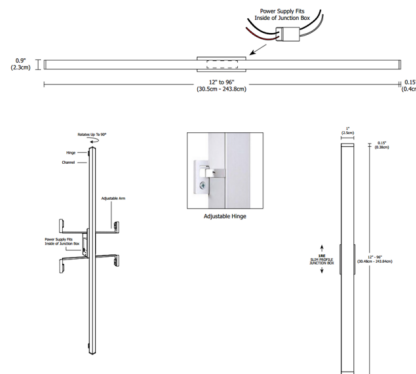

Twiggy Hinged D1 Bath Bar w/ 1 Inch Rectangle Canopy

By PureEdge Lighting

Description

Twiggy Hinged D1 Lens Warm Dim Bath Bar with 1 Inch Rectangle Canopy features a direct 1 inch milky white diffuser lens that provides uniform light without hotspots and an adjustable hinge that rotates up to 90 degrees. Mounts vertical only. Available in various increments from 12 up to 96 inches, a variety of finishes, and a spectrum of color temperature options. Chrome finish available up to 84 inch width. Finished width includes end caps. Fixture includes a 120V input, 24VDC Class 2 electronic low voltage LED power supply. Power supply fits inside the supplied Slim Profile Junction Box (IRE) which does not require a canopy. Twiggy is dimmable with an electronic low voltage dimmer (tested and approved: Lutron Diva DVELV-300P, Lutron Skylark SELV-300P, Lutron Maestro MAELV-600P, Lutron Radio Ra 2, or Legrand Adorne ADTP703TU), sold separately. ETL listed. ADA compliant. Suitable for damp locations. Fixture includes a 5 year warranty. Product is built to order.

Specifications

COLOR	N/A
BODY FINISH	Satin Nickel
WATTAGE	5W
DIMMER	Low Voltage Electronic
DIMENSIONS	13.1"L x 0.9"D
INTEGRATED LED MODULE	1 x LED/5W/24V LED
COUNTRY OF ORIGIN	United States

Technical Information

COLOR RENDERING	95 CRI
LAMP COLOR	2700K
LUMENS/WATT	51.40
LUMINOUS FLUX	257 lumens

Shown in satin nickel

CLICK TO VIEW PRODUCT

Notes: