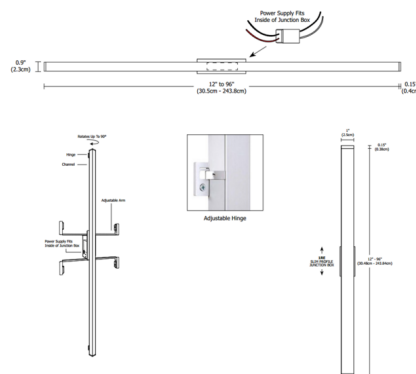

Twiggy Hinged D1 Bath Bar w/ 1 Inch Rectangle Canopy

By PureEdge Lighting

Description

Twiggy Hinged D1 Lens Warm Dim Bath Bar with 1 Inch Rectangle Canopy features a direct 1 inch milky white diffuser lens that provides uniform light without hotspots and an adjustable hinge that rotates up to 90 degrees. Mounts vertical only. Available in various increments from 12 up to 96 inches, a variety of finishes, and a spectrum of color temperature options. Chrome finish available up to 84 inch width. Finished width includes end caps. Fixture includes a 120V input, 24VDC Class 2 electronic low voltage LED power supply. Power supply fits inside the supplied Slim Profile Junction Box (IRE) which does not require a canopy. Twiggy is dimmable with an electronic low voltage dimmer (tested and approved: Lutron Diva DVELV-300P, Lutron Skylark SELV-300P, Lutron Maestro MAELV-600P, Lutron Radio Ra 2, or Legrand Adorne ADTP703TU), sold separately. ETL listed. ADA compliant. Suitable for damp locations. Fixture includes a 5 year warranty. Product is built to order.

Specifications

COLOR	N/A
BODY FINISH	Satin Nickel
WATTAGE	5W
DIMMER	Low Voltage Electronic
DIMENSIONS	13.1"L x 0.9"D
INTEGRATED LED MODULE	1 x LED/5W/24V LED
COUNTRY OF ORIGIN	United States

Technical Information

COLOR RENDERING	95 CRI
LAMP COLOR	2700K
LUMENS/WATT	51.40
LUMINOUS FLUX	257 lumens

Shown in satin nickel

CLICK TO VIEW PRODUCT

Notes: