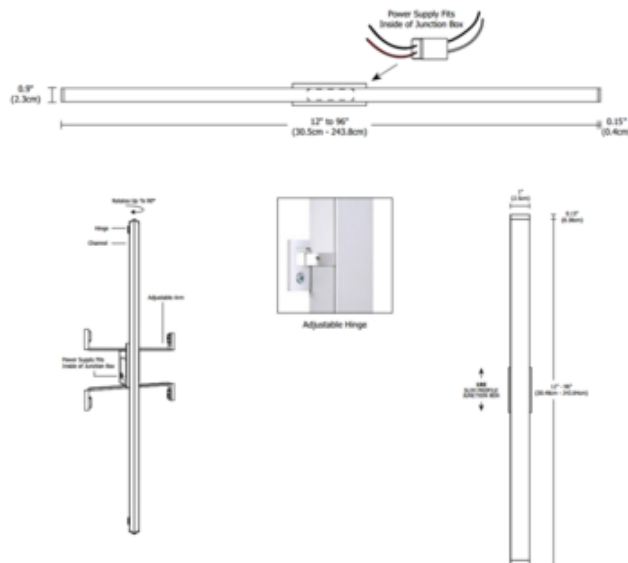

DESIGNER

Gregory Kay

BRAND

PureEdge Lighting

DESCRIPTION

Twiggy Hinged D1 Lens Warm Dim Bath Bar with 1 Inch Rectangle Canopy features a direct 1 inch milky white diffuser lens that provides uniform light without hotspots and an adjustable hinge that rotates up to 90 degrees. Mounts vertical only. Available in various increments from 12 up to 96 inches, a variety of finishes, and a spectrum of color temperature options. Chrome finish available up to 84 inch width. Finished width includes end caps. Fixture includes a 120V input, 24VDC Class 2 electronic low voltage LED power supply. Power supply fits inside the supplied Slim Profile Junction Box (JRE) which does not require a canopy. Twiggy is dimmable with an electronic low voltage dimmer (tested and approved: Lutron Diva DVELV-300P, Lutron Skylark SELV-300P, Lutron Maestro MAELV-600P, Lutron Radio Ra 2, or Legrand Adorne ADTP703TU), sold separately. ETL listed. ADA compliant. Suitable for damp locations. Fixture includes a 5 year warranty. Product is built to order.

Shown in: Satin Nickel

SHADE COLOR	N/A
BODY FINISH	Satin Nickel
WATTAGE	5W
DIMMER	Low Voltage Electronic
DIMENSIONS	13.1"L x 0.9"D
INTEGRATED LED MODULE	
LAMP	1 x LED/5W/24V LED

Technical Information

LUMINOUS FLUX	257 lumens
LUMENS/WATT	51.40
LAMP COLOR	2700K
COLOR RENDERING	95 CRI

SPEC # EDG411328

COMPANY	PROJECT	FIXTURE TYPE	APPROVED BY	DATE