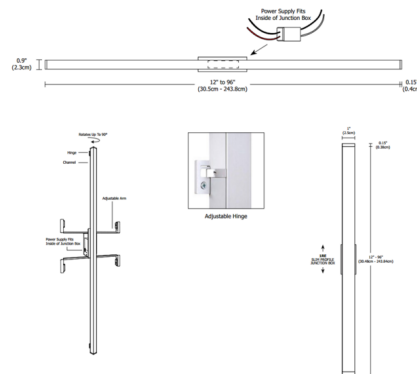

Twiggy Hinged D1 Bath Bar w/ 1 Inch Rectangle Canopy

By PureEdge Lighting

Description

Twiggy Hinged D1 Lens Warm Dim Bath Bar with 1 Inch Rectangle Canopy features a direct 1 inch milky white diffuser lens that provides uniform light without hotspots and an adjustable hinge that rotates up to 90 degrees. Mounts vertical only. Available in various increments from 12 up to 96 inches, a variety of finishes, and a spectrum of color temperature options. Chrome finish available up to 84 inch width. Finished width includes end caps. Fixture includes a 120V input, 24VDC Class 2 electronic low voltage LED power supply. Power supply fits inside the supplied Slim Profile Junction Box (IRE) which does not require a canopy. Twiggy is dimmable with an electronic low voltage dimmer (tested and approved: Lutron Diva DVELV-300P, Lutron Skylark SELV-300P, Lutron Maestro MAELV-600P, Lutron Radio Ra 2, or Legrand Adorne ADTP703TU), sold separately. ETL listed. ADA compliant. Suitable for damp locations. Fixture includes a 5 year warranty. Product is built to order.

Specifications

COLOR	N/A
BODY FINISH	Satin Nickel
WATTAGE	5W
DIMMER	Low Voltage Electronic
DIMENSIONS	13.1"L x 0.9"D
INTEGRATED LED MODULE	1 x LED/5W/24V LED
COUNTRY OF ORIGIN	United States

Technical Information

COLOR RENDERING	95 CRI
LAMP COLOR	2700K
LUMENS/WATT	51.40
LUMINOUS FLUX	257 lumens

Shown in satin nickel

CLICK TO VIEW PRODUCT

Notes: