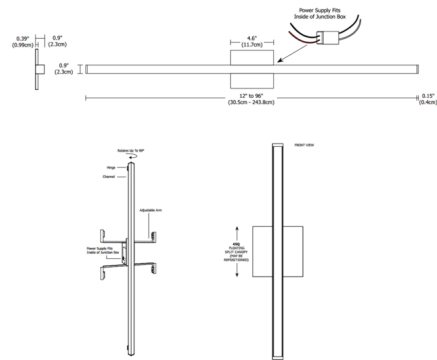

### Description

Twiggy Hinged D1 Lens Bath Bar with 4 Inch Square Canopy features a direct 1 inch milky white diffuser lens that provides uniform light without hotspots and an adjustable hinge that rotates up to 90 degrees. Mounts vertical only. Available in various increments from 12 up to 96 inches, a variety of finishes, and a spectrum of color temperature options. Chrome finish available up to 84 inch length. Finished length includes end caps. Fixture includes a 120V input, 24V DC Class 2 electronic low voltage LED power supply which fits inside a standard square 4 inch electrical box with round plaster ring and supplied floating split canopy (4SQ). Twiggy is dimmable with an electronic low voltage dimmer (tested and approved: Lutron Diva DVELV-300P, Lutron Skylark SELV-300P, Lutron Maestro MAELV-600P, Lutron Radio Ra 2, or Legrand Adorne ADTP703TU), sold separately. ETL listed. ADA compliant. Suitable for damp locations. Fixture includes a 5 year warranty. Product is built to order.

### Specifications

COLOR	N/A
BODY FINISH	Satin Nickel
WATTAGE	5W
DIMMER	Low Voltage Electronic
DIMENSIONS	13.1"L x 0.9"D
INTEGRATED LED MODULE	1 x LED/5W/24V LED
COUNTRY OF ORIGIN	United States

### Technical Information

COLOR RENDERING	95 CRI
LAMP COLOR	2700K
LUMENS/WATT	51.40
LUMINOUS FLUX	257 lumens

Shown in satin nickel

CLICK TO VIEW PRODUCT

Notes: