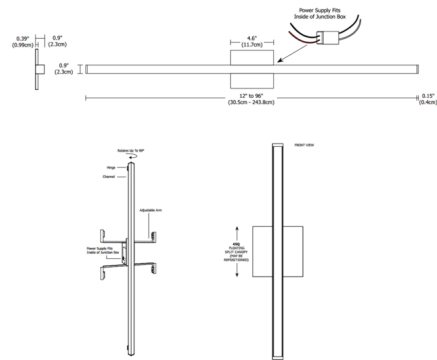

Twiggy Hinged D1 Bath Bar w/ 4 Inch Square Canopy

By PureEdge Lighting

Description

Twiggy Hinged D1 Lens Bath Bar with 4 Inch Square Canopy features a direct 1 inch milky white diffuser lens that provides uniform light without hotspots and an adjustable hinge that rotates up to 90 degrees. Mounts vertical only. Available in various increments from 12 up to 96 inches, a variety of finishes, and a spectrum of color temperature options. Chrome finish available up to 84 inch length. Finished length includes end caps. Fixture includes a 120V input, 24V DC Class 2 electronic low voltage LED power supply which fits inside a standard square 4 inch electrical box with round plaster ring and supplied floating split canopy (4SQ). Twiggy is dimmable with an electronic low voltage dimmer (tested and approved: Lutron Diva DVELV-300P, Lutron Skylark SELV-300P, Lutron Maestro MAELV-600P, Lutron Radio Ra 2, or Legrand Adorne ADTP703TU), sold separately. ETL listed. ADA compliant. Suitable for damp locations. Fixture includes a 5 year warranty. Product is built to order.

Specifications

COLOR	N/A
BODY FINISH	Satin Nickel
WATTAGE	5W
DIMMER	Low Voltage Electronic
DIMENSIONS	13.1"L x 0.9"D
INTEGRATED LED MODULE	1 x LED/5W/24V LED
COUNTRY OF ORIGIN	United States

Technical Information

COLOR RENDERING	95 CRI
LAMP COLOR	2700K
LUMENS/WATT	51.40
LUMINOUS FLUX	257 lumens

Shown in satin nickel

CLICK TO VIEW PRODUCT

Notes: