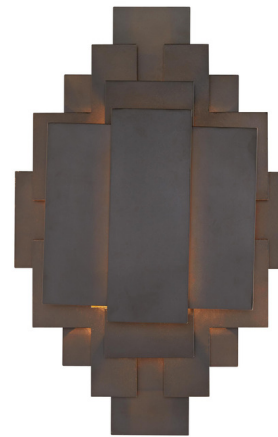

Lightology

lightology.com
866-954-4489
07-06-26

Project: _____

Company: _____

Location: _____ Fixture Type: _____

SPEC #: **AHM413700**

Approved On: _____ Approved By: _____

Trinidad Wall Sconce

By Arteriors Home

Description

The Trinidad Wall Sconce was inspired by the 1950s brutalist movement, this one light, iron sconce is crafted out of hand cut geometric shapes, welded together into a tribal-like pattern. The wax finish helps keep the sconce natural perfect for horizontal or vertical mounting.

Shown in black iron

Specifications

COLOR N/A
BODY FINISH Black Iron
WATTAGE 50W
DIMMER Standard 120V
DIMENSIONS 14"W x 22"H x 4"D
BULB NOT INCLUDED 2 x A19/Medium (E26)/25W/120V Incandescent

CLICK TO VIEW PRODUCT