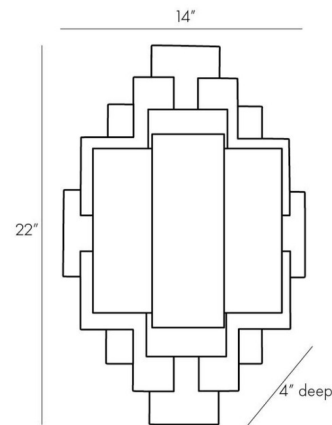

By Arteriors Home

Description

The Trinidad Wall Sconce was inspired by the 1950s brutalist movement, this one light, iron sconce is crafted out of hand cut geometric shapes, welded together into a tribal-like pattern. The wax finish helps keep the sconce natural perfect for horizontal or vertical mounting.

Shown in black iron

Specifications

COLOR N/A
BODY FINISH Black Iron
WATTAGE 50W
DIMMER Standard 120V
DIMENSIONS 14"W x 22"H x 4"D
BULB NOT INCLUDED 2 x A19/Medium (E26)/25W/120V Incandescent

CLICK TO VIEW PRODUCT