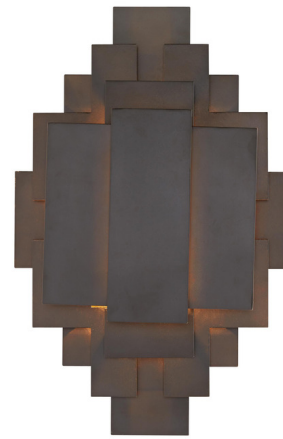

Lightology

lightology.com
866-954-4489
04-25-26

Project: _____

Company: _____

Location: _____ Fixture Type: _____

SPEC #: **AHM413700**

Approved On: _____ Approved By: _____

Trinidad Wall Sconce

By Arteriors Home

Description

The Trinidad Wall Sconce was inspired by the 1950s brutalist movement, this one light, iron sconce is crafted out of hand cut geometric shapes, welded together into a tribal-like pattern. The wax finish helps keep the sconce natural perfect for horizontal or vertical mounting.

Shown in black iron

Specifications

| | |
|-------------------|--|
| COLOR | N/A |
| BODY FINISH | Black Iron |
| WATTAGE | 50W |
| DIMMER | Standard 120V |
| DIMENSIONS | 14"W x 22"H x 4"D |
| BULB NOT INCLUDED | 2 x A19/Medium (E26)/25W/120V Incandescent |