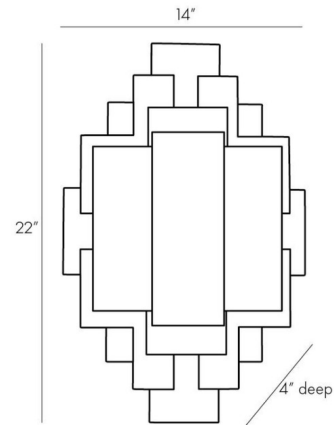

By Arteriors Home

Description

The Trinidad Wall Sconce was inspired by the 1950s brutalist movement, this one light, iron sconce is crafted out of hand cut geometric shapes, welded together into a tribal-like pattern. The wax finish helps keep the sconce natural perfect for horizontal or vertical mounting.

Shown in black iron

Specifications

| | |
|-------------------|--|
| COLOR | N/A |
| BODY FINISH | Black Iron |
| WATTAGE | 50W |
| DIMMER | Standard 120V |
| DIMENSIONS | 14"W x 22"H x 4"D |
| BULB NOT INCLUDED | 2 x A19/Medium (E26)/25W/120V Incandescent |