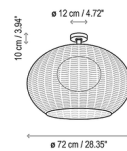

Description

Light up the evening on your terrace or patio with the Garota Outdoor Ceiling Light. Its unique sea urchin-inspired form is handwoven out of non-toxic synthetic polyethylene fiber and the light source is protected by a UV-resistant polyethylene globe, ensuring resistance against the elements. Available in two widths: 10.63 inches (model PF/01) and 28.35 inches (PF/02). Notes: The LED E26 bulb option requires two E26 medium base bulbs which are not included. The 10.63 inch fixture is only available with a TRIAC dimmable LED module.

Specifications

COLOR	N/A
BODY FINISH	Graphite Brown / Brown
WATTAGE	8.4W
DIMMER	Low Voltage Electronic
DIMENSIONS	10.63"W x 9.45"H
INTEGRATED LED MODULE	1 x LED/8.4W/120V LED
COUNTRY OF ORIGIN	Spain

Technical Information

COLOR RENDERING	90 CRI
LAMP COLOR	2700K
LUMENS/WATT	133.57
LUMINOUS FLUX	1122 lumens

Notes:

Shown in graphite brown / brown

10.63" Width

LED Module

28.35" Width

LED Bulbs

LED Module