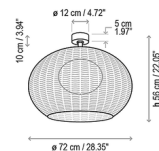

Description

Light up the evening on your terrace or patio with the Garota Outdoor Ceiling Light. Its unique sea urchin-inspired form is handwoven out of non-toxic synthetic polyethylene fiber and the light source is protected by a UV-resistant polyethylene globe, ensuring resistance against the elements. Available in two widths: 10.63 inches (model PF/01) and 28.35 inches (PF/02). Notes: The LED E26 bulb option requires two E26 medium base bulbs which are not included. The 10.63 inch fixture is only available with a TRIAC dimmable LED module.

Specifications

COLOR	N/A
BODY FINISH	Graphite Brown / Brown
WATTAGE	8.4W
DIMMER	Low Voltage Electronic
DIMENSIONS	10.63"W x 9.45"H
INTEGRATED LED MODULE	1 x LED/8.4W/120V LED
COUNTRY OF ORIGIN	Spain

Technical Information

COLOR RENDERING	90 CRI
LAMP COLOR	2700K
LUMENS/WATT	133.57
LUMINOUS FLUX	1122 lumens

Notes:

Shown in graphite brown / brown

10.63" Width

LED Module

28.35" Width

LED Bulbs

LED Module