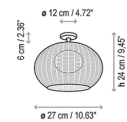

10.63" Width

LED Module