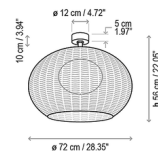

Description

Light up the evening on your terrace or patio with the Garota Outdoor Ceiling Light. Its unique sea urchin-inspired form is handwoven out of non-toxic synthetic polyethylene fiber and the light source is protected by a UV-resistant polyethylene globe, ensuring resistance against the elements. Available in two widths: 10.63 inches (model PF/01) and 28.35 inches (PF/02). Notes: The LED E26 bulb option requires two E26 medium base bulbs which are not included. The 10.63 inch fixture is only available with a TRIAC dimmable LED module.

Specifications

COLOR	N/A
BODY FINISH	Graphite Brown / Brown
WATTAGE	8.4W
DIMMER	Low Voltage Electronic
DIMENSIONS	10.63"W x 9.45"H
INTEGRATED LED MODULE	1 x LED/8.4W/120V LED
COUNTRY OF ORIGIN	Spain

Technical Information

COLOR RENDERING	90 CRI
LAMP COLOR	2700K
LUMENS/WATT	133.57
LUMINOUS FLUX	1122 lumens

Notes:

Shown in graphite brown / brown

10.63" Width

LED Module

28.35" Width

LED Bulbs

LED Module