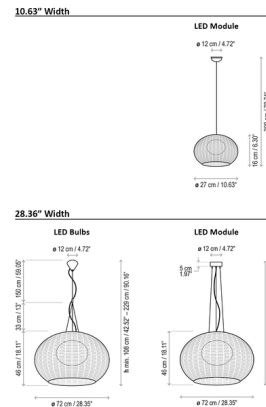

### Description

The Garota Outdoor Pendant is the perfect addition to any patio or outdoor space. This unique light features a sea urchin shape handwoven out of recyclable, non-toxic synthetic polyethylene fibers. The light is protected by a UV-resistant polyethylene globe for weather resistance in outdoor applications. With its warm glow, the Garota creates a relaxing setting for an evening gathering. Available in two widths: 10.63 inches (model S/01) and 28.35 inches (S/02). Notes: The LED E26 bulb option requires two E26 medium base bulbs which are not included. The 10.63 inch size is only available with a TRIAC dimmable LED module.

### Specifications

COLOR	N/A
BODY FINISH	Natural White / Ivory White
WATTAGE	8.4W
DIMMER	Low Voltage Electronic
DIMENSIONS	10.63"W x 6.3"H
INTEGRATED LED MODULE	1 x LED/8.4W/120V LED
COUNTRY OF ORIGIN	Spain