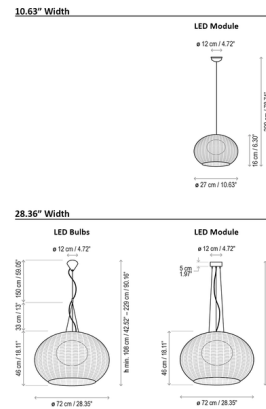

Lightology

lightology.com
866-954-4489
05-17-26

Project: _____
 Company: _____
 Location: _____ Fixture Type: _____
 SPEC #: **BOV413798**
 Approved On: _____ Approved By: _____

Garota Outdoor Pendant By Bover

Description

The Garota Outdoor Pendant is the perfect addition to any patio or outdoor space. This unique light features a sea urchin shape handwoven out of recyclable, non-toxic synthetic polyethylene fibers. The light is protected by a UV-resistant polyethylene globe for weather resistance in outdoor applications. With its warm glow, the Garota creates a relaxing setting for an evening gathering. Available in two widths: 10.63 inches (model S/01) and 28.35 inches (S/02). Notes: The LED E26 bulb option requires two E26 medium base bulbs which are not included. The 10.63 inch size is only available with a TRIAC dimmable LED module.

Shown in natural white / ivory white

Specifications

| | |
|-----------------------|-----------------------------|
| COLOR | N/A |
| BODY FINISH | Natural White / Ivory White |
| WATTAGE | 8.4W |
| DIMMER | Low Voltage Electronic |
| DIMENSIONS | 10.63"W x 6.3"H |
| INTEGRATED LED MODULE | 1 x LED/8.4W/120V LED |
| COUNTRY OF ORIGIN | Spain |