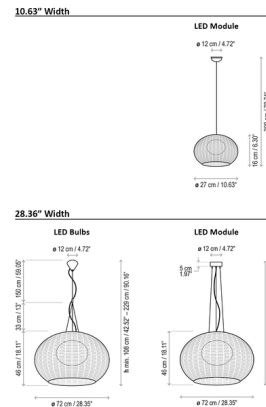

Lightology

lightology.com
866-954-4489
05-23-26

Project: _____
 Company: _____
 Location: _____ Fixture Type: _____
 SPEC #: **BOV413805**
 Approved On: _____ Approved By: _____

Garota Outdoor Pendant By Bover

Description

The Garota Outdoor Pendant is the perfect addition to any patio or outdoor space. This unique light features a sea urchin shape handwoven out of recyclable, non-toxic synthetic polyethylene fibers. The light is protected by a UV-resistant polyethylene globe for weather resistance in outdoor applications. With its warm glow, the Garota creates a relaxing setting for an evening gathering. Available in two widths: 10.63 inches (model S/01) and 28.35 inches (S/02). Notes: The LED E26 bulb option requires two E26 medium base bulbs which are not included. The 10.63 inch size is only available with a TRIAC dimmable LED module.

Shown in graphite brown / brown

Specifications

COLOR	N/A
BODY FINISH	Graphite Brown / Brown
WATTAGE	20W
DIMMER	Low Voltage Electronic
DIMENSIONS	28.35"W x 18.11"H
BULB NOT INCLUDED	2 x A19/Medium (E26)/10W/120V LED
COUNTRY OF ORIGIN	Spain