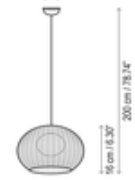

BRAND

Bover

DESCRIPTION

The Garota Outdoor Pendant is the perfect addition to any patio or outdoor space. This unique light features a sea urchin shape handwoven out of recyclable, non-toxic synthetic polyethylene fibers. The light is protected by a UV-resistant polyethylene globe for weather resistance in outdoor applications. With its warm glow, the Garota creates a relaxing setting for an evening gathering. Available in two widths: 10.63 inches (model S/01) and 28.35 inches (S/02). Notes: The LED E26 bulb option requires two E26 medium base bulbs which are not included. The 10.63 inch size is only available with a TRIAC dimmable LED module.

Shown in: Graphite Brown / Brown

SHADE COLOR	N/A
BODY FINISH	Graphite Brown / Brown
WATTAGE	20W
DIMMER	Low Voltage Electronic
DIMENSIONS	28.35"W x 18.11"H
BULB NOT INCLUDED	
LAMP	2 x A19/Medium (E26)/10W/120V LED

SPEC # BOV413805

10.63" Width

LED Module

ø 12 cm / 4.72"

ø 27 cm / 10.63"

28.36" Width

LED Bulbs

ø 12 cm / 4.72"

ø 72 cm / 28.36"

LED Module

ø 12 cm / 4.72"

ø 72 cm / 28.36"

COMPANY

PROJECT

FIXTURE TYPE

APPROVED BY