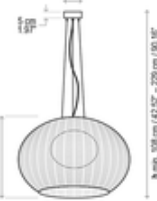

BRAND

Bover

DESCRIPTION

The Garota Outdoor Pendant is the perfect addition to any patio or outdoor space. This unique light features a sea urchin shape handwoven out of recyclable, non-toxic synthetic polyethylene fibers. The light is protected by a UV-resistant polyethylene globe for weather resistance in outdoor applications. With its warm glow, the Garota creates a relaxing setting for an evening gathering. Available in two widths: 10.63 inches (model S/01) and 28.35 inches (S/02). Notes: The LED E26 bulb option requires two E26 medium base bulbs which are not included. The 10.63 inch size is only available with a TRIAC dimmable LED module.

Shown in: Graphite Brown / Brown

SHADE COLOR	N/A
BODY FINISH	Graphite Brown / Brown
WATTAGE	20W
DIMMER	Low Voltage Electronic
DIMENSIONS	28.35"W x 18.11"H
BULB NOT INCLUDED	
LAMP	2 x A19/Medium (E26)/10W/120V LED

SPEC # BOV413805

10.63" Width

LED Module

ø 12 cm / 4.72"

ø 27 cm / 10.63"

28.36" Width

LED Bulbs

ø 12 cm / 4.72"

ø 72 cm / 28.36"

LED Module

ø 12 cm / 4.72"

ø 72 cm / 28.36"

COMPANY

PROJECT

FIXTURE TYPE

APPROVED BY