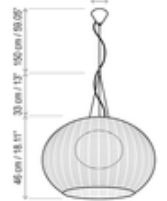

BRAND

Bover

DESCRIPTION

The Garota Outdoor Pendant is the perfect addition to any patio or outdoor space. This unique light features a sea urchin shape handwoven out of recyclable, non-toxic synthetic polyethylene fibers. The light is protected by a UV-resistant polyethylene globe for weather resistance in outdoor applications. With its warm glow, the Garota creates a relaxing setting for an evening gathering. Available in two widths: 10.63 inches (model S/01) and 28.35 inches (S/02). Notes: The LED E26 bulb option requires two E26 medium base bulbs which are not included. The 10.63 inch size is only available with a TRIAC dimmable LED module.

Shown in: Graphite Brown / Brown

SHADE COLOR	N/A
BODY FINISH	Graphite Brown / Brown
WATTAGE	20W
DIMMER	Low Voltage Electronic
DIMENSIONS	28.35"W x 18.11"H
BULB NOT INCLUDED	
LAMP	2 x A19/Medium (E26)/10W/120V LED

SPEC # BOV413805

10.63" Width

LED Module

ø 12 cm / 4.72"

ø 27 cm / 10.63"

28.36" Width

LED Bulbs

ø 12 cm / 4.72"

ø 72 cm / 28.36"

LED Module

ø 12 cm / 4.72"

ø 72 cm / 28.36"

COMPANY

PROJECT

FIXTURE TYPE

APPROVED BY