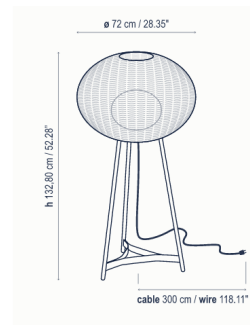

## Garota Tall Outdoor Floor Lamp

By Bover

### Description

The Garota P02 Outdoor Floor Lamp features a tripod stand structure made of stainless steel painted and cathaphoresis treated to withstand exposure to the elements. Finish available in Graphite Brown or Natural White. Lamp shade is made of hand wrapped polyethylene synthetic fiber over aluminum frame, available in Brown or Ivory White. Two 20 watt, 120 volt medium base triple tube compact fluorescent bulbs are required, but not included. Light source is protected by a frosted, polyethylene globe of medium density and UV protection. Cord is protected with waterproof neoprene coating. Cord length 118.11 inch with no switch. ETL listed. IP55 rated for wet locations. 28.35 inch diameter x 52.28 inch height.

### Specifications

COLOR	Ivory White
BODY FINISH	Natural White
WATTAGE	40W
DIMMER	Not Dimmable
DIMENSIONS	28.35"W x 52.28"H
BULB NOT INCLUDED	2 x CF/Medium (E26)/20W/120V Compact Fluorescent
OTHER BULB OPTIONS	2 x LED/Medium (E26)/10W/120V LED
COUNTRY OF ORIGIN	Spain