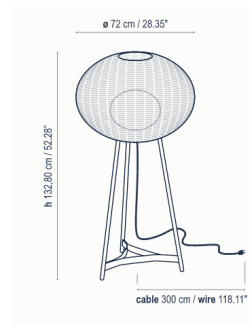

Lightology

lightology.com
866-954-4489
06-29-26

Project: _____

Company: _____

Location: _____ Fixture Type: _____

SPEC #: **BOV413811**

Approved On: _____ Approved By: _____

Garota Tall Outdoor Floor Lamp By Bover

Description

The Garota P02 Outdoor Floor Lamp features a tripod stand structure made of stainless steel painted and cataphoresis treated to withstand exposure to the elements. Finish available in Graphite Brown or Natural White. Lamp shade is made of hand wrapped polyethylene synthetic fiber over aluminum frame, available in Brown or Ivory White. Two 20 watt, 120 volt medium base triple tube compact fluorescent bulbs are required, but not included. Light source is protected by a frosted, polyethylene globe of medium density and UV protection. Cord is protected with waterproof neoprene coating. Cord length 118.11 inch with no switch. ETL listed. IP55 rated for wet locations. 28.35 inch diameter x 52.28 inch height.

Shown in brown graphite / brown

Specifications

COLOR	Brown
BODY FINISH	Brown Graphite
WATTAGE	40W
DIMMER	Not Dimmable
DIMENSIONS	28.35"W x 52.28"H
BULB NOT INCLUDED	2 x CF/Medium (E26)/20W/120V Compact Fluorescent
OTHER BULB OPTIONS	2 x LED/Medium (E26)/10W/120V LED
COUNTRY OF ORIGIN	Spain