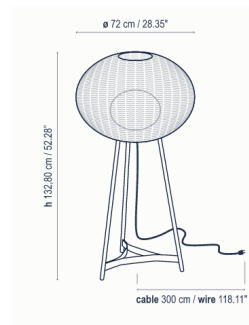

Lightology

lightology.com
866-954-4489
04-25-26

Project: _____

Company: _____

Location: _____ Fixture Type: _____

SPEC #: **BOV413811**

Approved On: _____ Approved By: _____

Garota Tall Outdoor Floor Lamp

By Bover

Description

The Garota P02 Outdoor Floor Lamp features a tripod stand structure made of stainless steel painted and cataphoresis treated to withstand exposure to the elements. Finish available in Graphite Brown or Natural White. Lamp shade is made of hand wrapped polyethylene synthetic fiber over aluminum frame, available in Brown or Ivory White. Two 20 watt, 120 volt medium base triple tube compact fluorescent bulbs are required, but not included. Light source is protected by a frosted, polyethylene globe of medium density and UV protection. Cord is protected with waterproof neoprene coating. Cord length 118.11 inch with no switch. ETL listed. IP55 rated for wet locations. 28.35 inch diameter x 52.28 inch height.

Shown in brown graphite / brown

Specifications

COLOR	Brown
BODY FINISH	Brown Graphite
WATTAGE	40W
DIMMER	Not Dimmable
DIMENSIONS	28.35"W x 52.28"H
BULB NOT INCLUDED	2 x CF/Medium (E26)/20W/120V Compact Fluorescent
OTHER BULB OPTIONS	2 x LED/Medium (E26)/10W/120V LED
COUNTRY OF ORIGIN	Spain