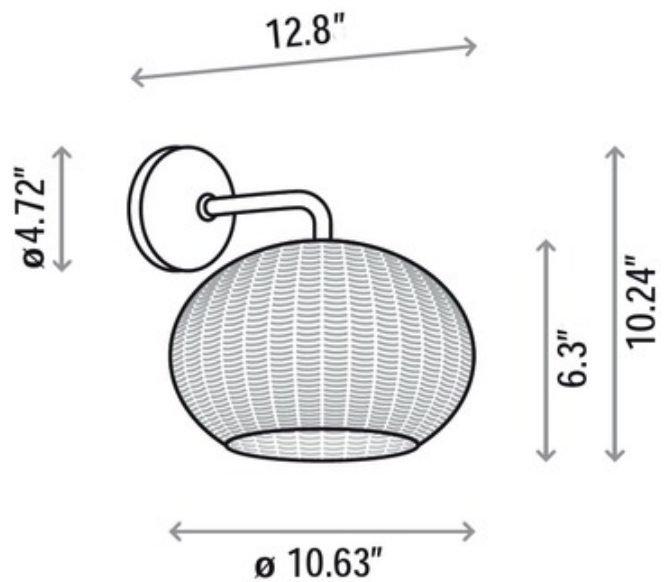

DESIGNER

Alex Fernandez Camps

BRAND

Bover

DESCRIPTION

The Garota Outdoor Wall Light features an aluminum frame and canopy in Graphite Brown or Natural White that can withstand exposure to the elements. The lamp shade features Brown or Ivory White hand woven polyethylene synthetic fibers. One 9 watt 120 volt LED module is included. 10.63 inch width x 10.24 inch height x 12.8 inch depth. ETL listed. IP55 rated for wet locations.

Shown in: Brown Graphite / Brown Fiber

SHADE COLOR	Brown Fiber
BODY FINISH	Brown Graphite
LAMP	1 x LED/9W/120V LED
WATTAGE	9W
DIMMER	Not Dimmable
DIMENSIONS	10.63"W x 10.24"H x 12.8"D

Technical Information

LUMINOUS FLUX	960 lumens
LUMENS/WATT	106.67
LAMP COLOR	2700 K
COLOR RENDERING	85 CRI

ITEM NUMBER BOV413819

COMPANY	PROJECT	FIXTURE TYPE	APPROVED BY	DATE