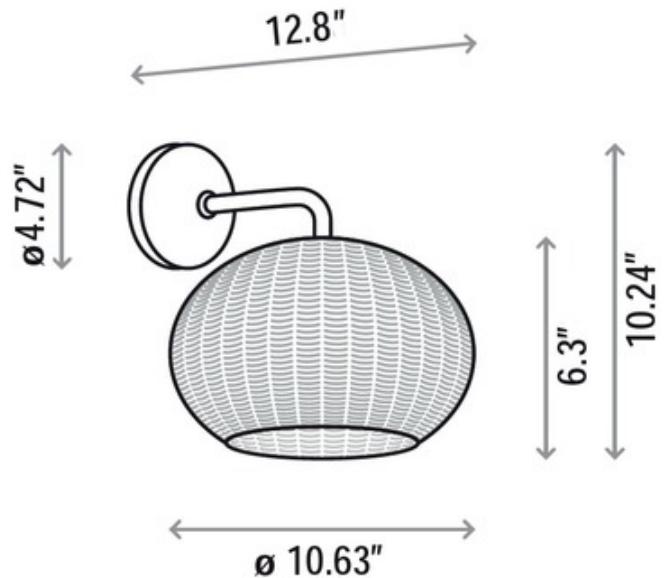

**DESIGNER** Alex Fernandez Camps

**BRAND** Bover

**DESCRIPTION**

The Garota Outdoor Wall Light features an aluminum frame and canopy in Graphite Brown or Natural White that can withstand exposure to the elements. The lamp shade features Brown or Ivory White hand woven polyethylene synthetic fibers. One 9 watt 120 volt LED module is included. 10.63 inch width x 10.24 inch height x 12.8 inch depth. ETL listed. IP55 rated for wet locations.

<b>SHADE COLOR</b>	Brown
<b>BODY FINISH</b>	Brown Graphite
<b>WATTAGE</b>	9W
<b>DIMMER</b>	Not Dimmable
<b>DIMENSIONS</b>	10.63"W x 10.24"H x 12.8"D
<b>INTEGRATED LED MODULE</b>	
<b>LAMP</b>	1 x LED/9W/120V LED

*Technical Information*

<b>LUMINOUS FLUX</b>	960 lumens
<b>LUMENS/WATT</b>	106.67
<b>LAMP COLOR</b>	2700K
<b>COLOR RENDERING</b>	85 CRI

**SPEC #** BOV413819

COMPANY	PROJECT	FIXTURE TYPE	APPROVED BY	DATE