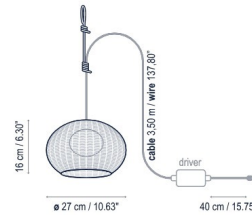

CLICK TO VIEW PRODUCT

Notes: