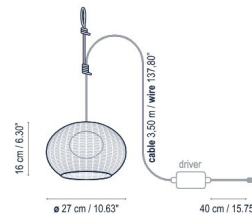

CLICK TO VIEW PRODUCT

Notes: