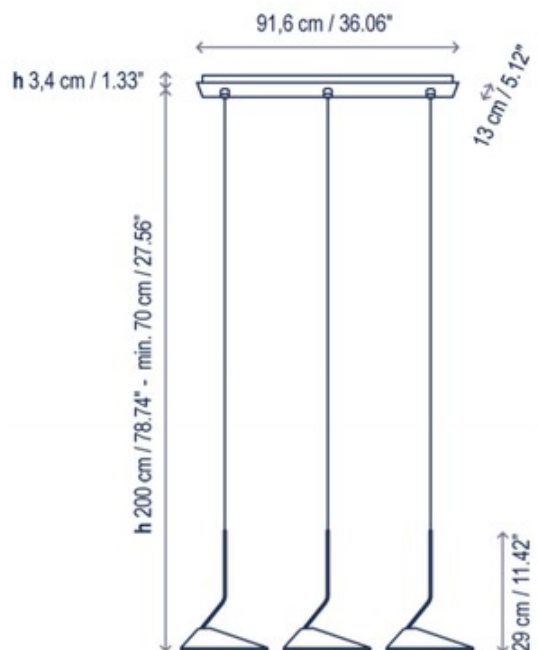

COMPANY	PROJECT	FIXTURE TYPE	APPROVED BY	DATE