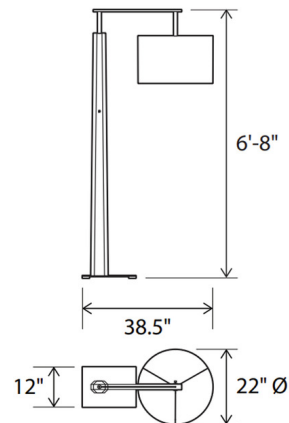

CLICK TO VIEW PRODUCT

Notes: