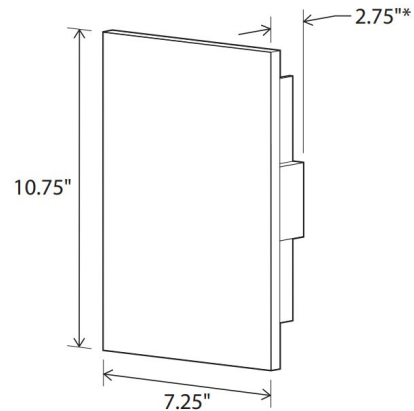

Shown in maple