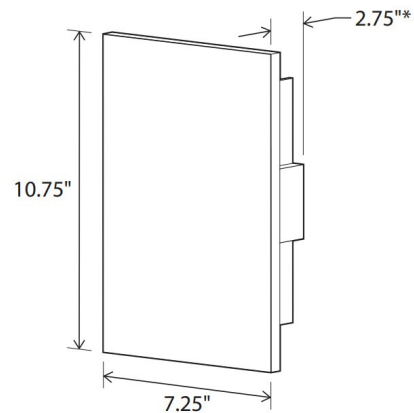

Shown in walnut