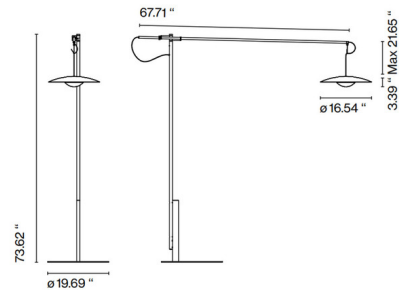

### Specifications

COLOR . . . . . Oak / White Interior  
BODY FINISH . . . . . Matte Black  
WATTAGE . . . . . 21W  
DIMMER . . . . . Included  
DIMENSIONS . . . . . 67.71"W x 73.62"H  
INTEGRATED LED MODULE . . . . . 1 x LED/21W/120V LED  
COUNTRY OF ORIGIN . . . . . Spain