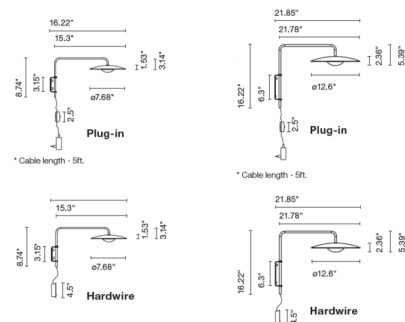

CLICK TO VIEW PRODUCT

Notes: