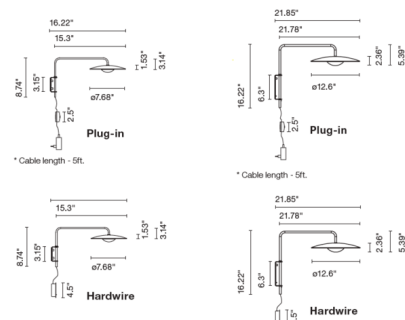

CLICK TO VIEW PRODUCT

Notes: