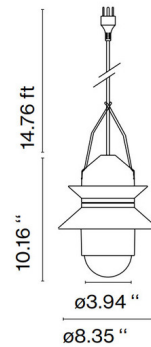

### Description

The Santorini Plug-In Outdoor Wall Light features a Grey polycarbonate wall bracket with a Grey, Mustard, or White shade. Includes two shades that can be re-positioned for a customized appearance. UL listed for wet locations.

### Specifications

COLOR	Mustard
BODY FINISH	Gray
WATTAGE	8W
DIMMER	Standard 120V
DIMENSIONS	8.35"W x 11"H x 7.95"D
BULB NOT INCLUDED	1 x A19/Medium (E26)/8W/120V LED
COUNTRY OF ORIGIN	Spain

CLICK TO VIEW PRODUCT