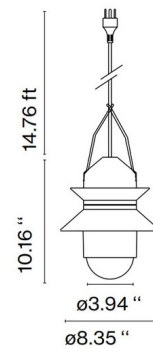

Description

The Santorini Plug-In Outdoor Wall Light features a Grey polycarbonate wall bracket with a Grey, Mustard, or White shade. Includes two shades that can be re-positioned for a customized appearance. UL listed for wet locations.

Shown in gray / mustard

Santorini

Wall bracket

Specifications

COLOR	Mustard
BODY FINISH	Gray
WATTAGE	8W
DIMMER	Standard 120V
DIMENSIONS	8.35"W x 11"H x 7.95"D
BULB NOT INCLUDED	1 x A19/Medium (E26)/8W/120V LED
COUNTRY OF ORIGIN	Spain