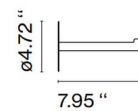

Shown in gray / mustard

Santorini

Wall bracket

Specifications

COLOR	Mustard
BODY FINISH	Gray
WATTAGE	8W
DIMMER	Standard 120V
DIMENSIONS	8.35"W x 11"H x 7.95"D
BULB NOT INCLUDED	1 x A19/Medium (E26)/8W/120V LED
COUNTRY OF ORIGIN	Spain