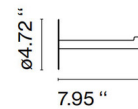

### Specifications

COLOR	Mustard
BODY FINISH	Gray
WATTAGE	8W
DIMMER	Standard 120V
DIMENSIONS	8.35"W x 11"H x 7.95"D
BULB NOT INCLUDED	1 x A19/Medium (E26)/8W/120V LED
COUNTRY OF ORIGIN	Spain

CLICK TO VIEW PRODUCT