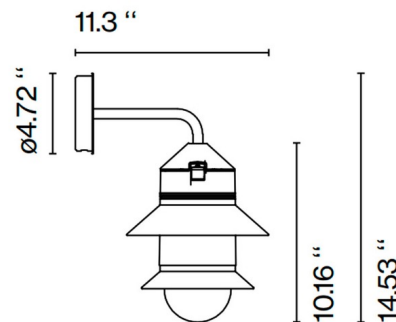

Shown in gray / mustard

Specifications

COLOR	Mustard
BODY FINISH	Gray
WATTAGE	8W
DIMMER	Standard 120V
DIMENSIONS	8.35"W x 14.53"H x 11.3"D
BULB NOT INCLUDED	1 x A19/Medium (E26)/8W/120V LED
COUNTRY OF ORIGIN	Spain