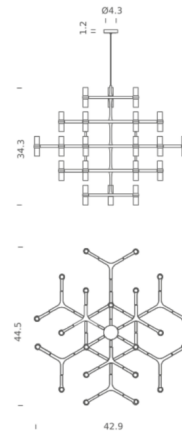

By Nemo

Description

Crown Major Chandelier features a modular structure in die-cast aluminum and thirty sandblasted glass diffusers. Compatible with sloped ceilings up to 45 degrees.

Specifications

COLOR Sandblasted Glass
BODY FINISH Gold Plated
WATTAGE 90W
DIMMER Standard 120V
DIMENSIONS 44.5"W x 34.3"H x 42.9"D
BULB INCLUDED 30 x JCD/G9/3W/120V LED
COUNTRY OF ORIGIN Italy

Technical Information

LAMP COLOR 2700K
LUMENS/WATT 2,000.00
LUMINOUS FLUX 6000 lumens

Shown in gold plated / sandblasted glass

CLICK TO VIEW PRODUCT

Notes: